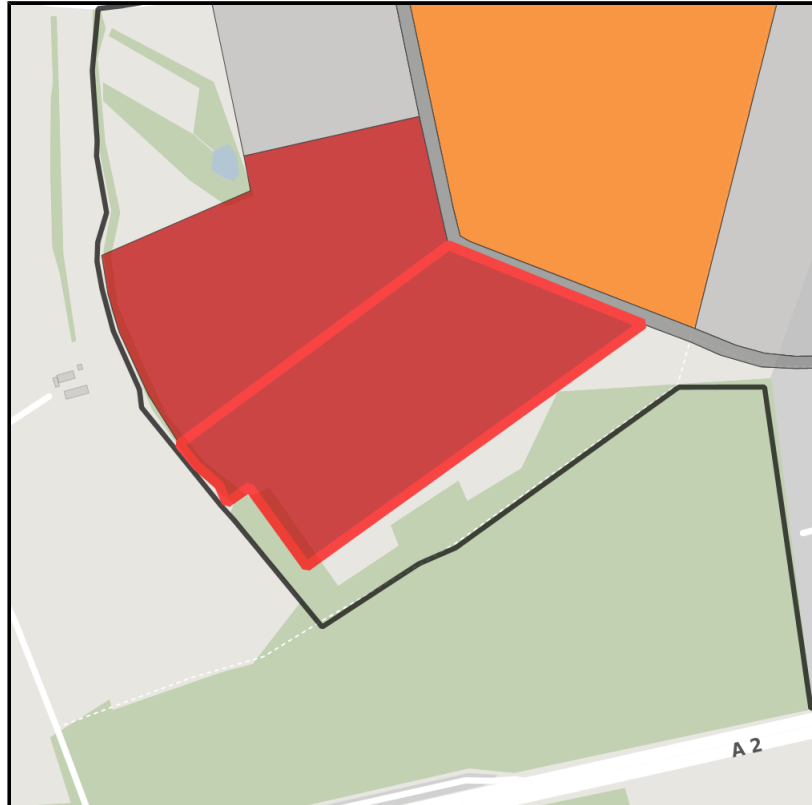

EXPOSÉ

AUREA DAS A2-WIRTSCHAFTSZENTRUM

Ort: Oelde

Regional overview

Municipal overview

Detail view

Parcel

Area size	96,493 m ²
Availability	Immediately available area
Divisible	No
24h operation	No

Details on commercial zone

Area type	GE
-----------	----

EXPOSÉ

AUREA DAS A2-WIRTSCHAFTSZENTRUM

Ort: Oelde

Transport infrastructure

Freeway	A2	0.5 km
Freeway	A33	33 km
Airport	Paderborn-Lippstadt	47 km
Airport	Münster-Osnabrück	59 km
Port	Hamm	40 km
Rail freight	Gütersloh	22 km