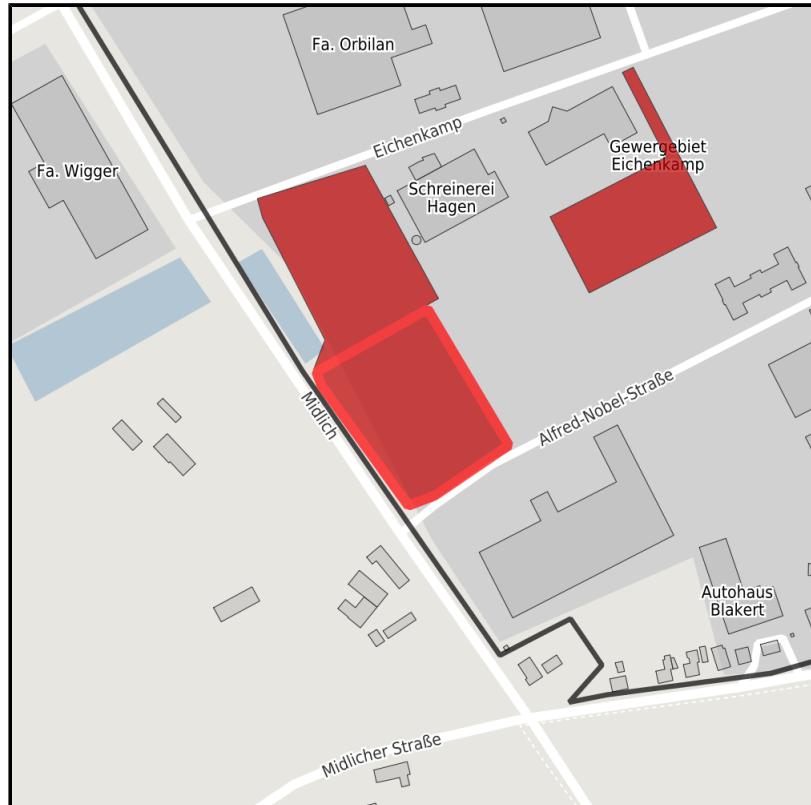

EXPOSÉ

Gewerbegebiet Eichenkamp Osterwick

Ort: Rosendahl

www.germansite.de

Regional overview

Municipal overview

Detail view

Parcel

Area size	9,426 m ²
Availability	Immediately available area
Divisible	No
24h operation	No

EXPOSÉ

Gewerbegebiet Eichenkamp Osterwick

Ort: Rosendahl

Details on commercial zone

Business park Eichenkamp Osterwick

Industry focus: Chemical industry, transport industry, ready-mixed concrete, window construction.

Area type GE

Note on traffic: General cargo station Coesfeld (10 km)

Note on area: Size of industrial zone: 25.5 ha (of which 4.2 ha still available)

Specifics Size of commercial zone: 14.5 ha (3.4 ha still available)

Note on use: Establishments and installations in distance list 1-46 not permitted
(800 m to the next residential development)

Transport infrastructure