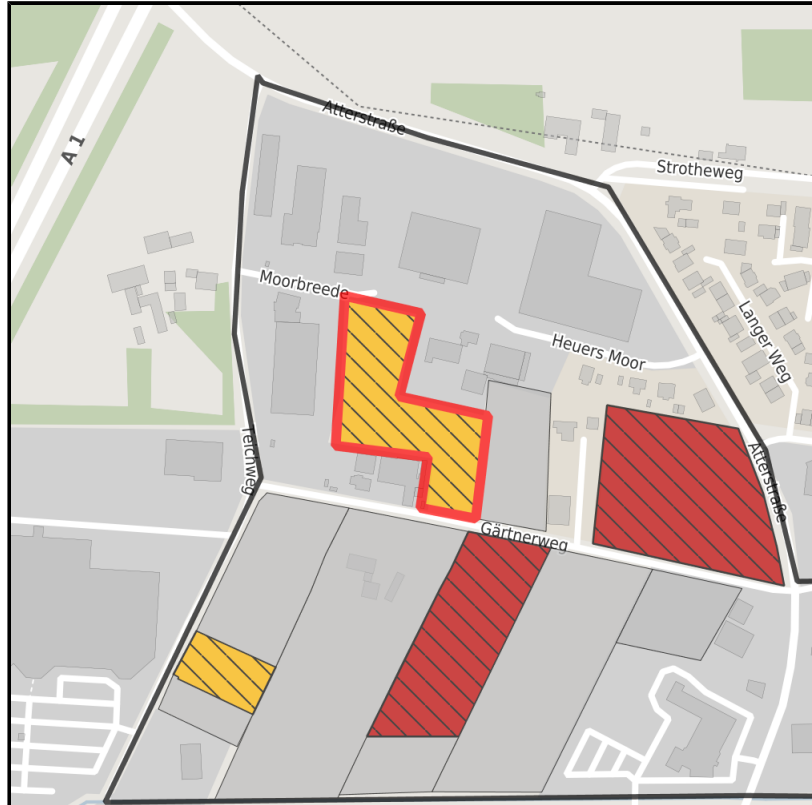

EXPOSÉ

Heuers Moor Ost

Ort: Lotte

Regional overview

Municipal overview

Detail view

Parcel

Area size	8,736 m ²
Availability	Available area within medium term (2-5 years)
Divisible	No
24h operation	No

Details on commercial zone

Industrial tax multiplier	420.00 %
Price	50.00 - 75.00 € / m ²
Area type	GE

EXPOSÉ

Heuers Moor Ost

Ort: Lotte

Transport infrastructure

Freeway	A1	2 km
Airport	Münster/Osnabrück	30 km