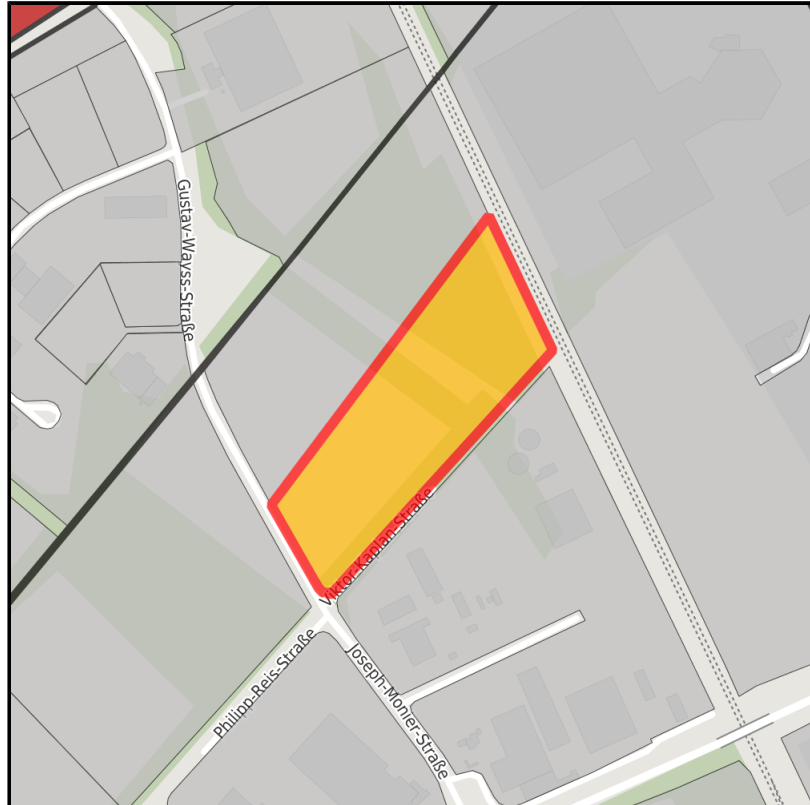

EXPOSÉ

Industriepark Greven - Reckenfeld

Ort: Greven

www.germansite.de

Regional overview

Municipal overview

Detail view

Parcel

Area size	40,000 m ²
Availability	Available area within medium term (2-5 years)
Divisible	No
24h operation	No

Details on commercial zone

Industrial park Greven-Reckenfeld

Further information is available at the GFW Greven mbH geoportal:

http://www.geonetz-greven.de/aimPort/Extern/2.6.4.4/Modul_Gis/main.aspx?OID=11&AID=GFW-

Price	20.00 - 30.00 € / m ²
Area type	GE
Specifics	Note re transport: Rail access is partially present.

EXPOSÉ

Industriepark Greven - Reckenfeld