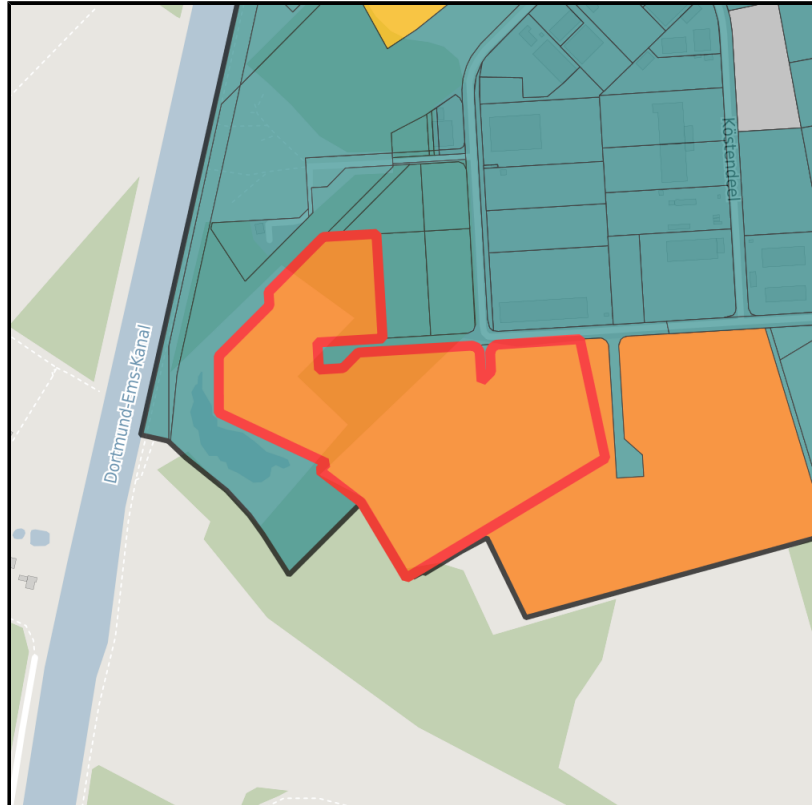

EXPOSÉ

Hessenweg

Ort: Münster

Regional overview

Municipal overview

Detail view

Parcel

Area size	65,733 m ²
Availability	Available area within short term (< 2 years)
Divisible	Yes
24h operation	Yes

EXPOSÉ

Hessenweg

Ort: Münster

Details on commercial zone

North-Hessenweg

Due to its particular proximity to the airport and the freeway, it is ideal for companies with a supra-regional orientation.

Area
type GE

Note on area: Size of industrial zone: 70 ha (of which 16 ha still available)

Note on use: Permissible use classes III-VII (1,000 m to the nearest housing

Specifics development)

Industrial plants with larger space requirements