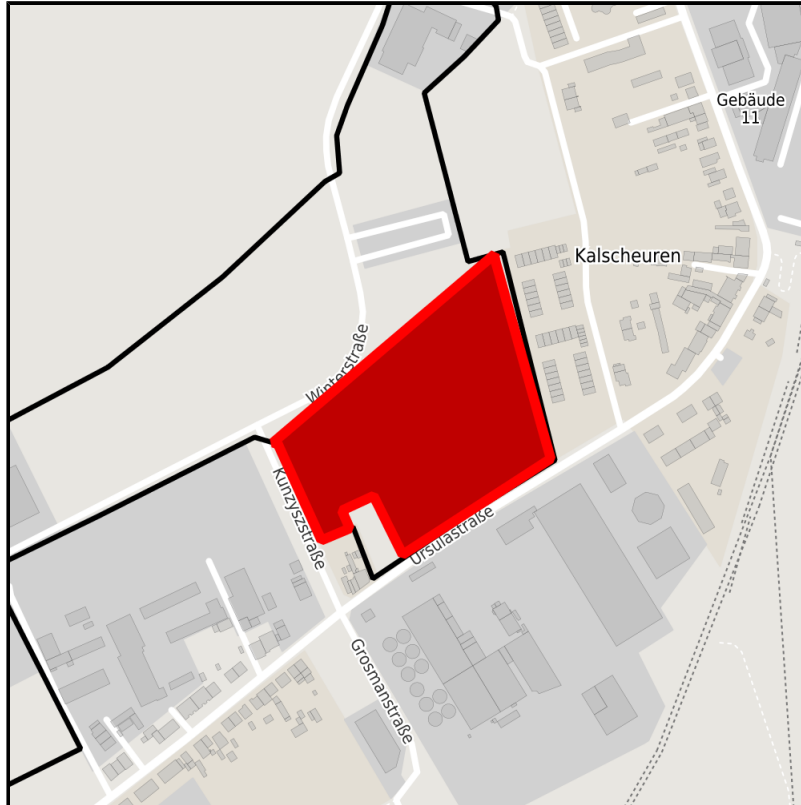

Gewerbegebiet Kalscheuren

Ort: Hürth

www.germansite.de

Regional overview

Municipal overview

Detail view

Parcel

Area size	30,000 m ²
Price comment	Guideline
Availability	Immediately available area
Divisible	Yes
24h operation	No

Details on commercial zone

Type of building use: Commercial area (GE)

Industrial tax multiplier	480.00 %
Information on purchase price	Standard value
Area type	GE

EXPOSÉ

Gewerbegebiet Kalscheuren

Ort: Hürth