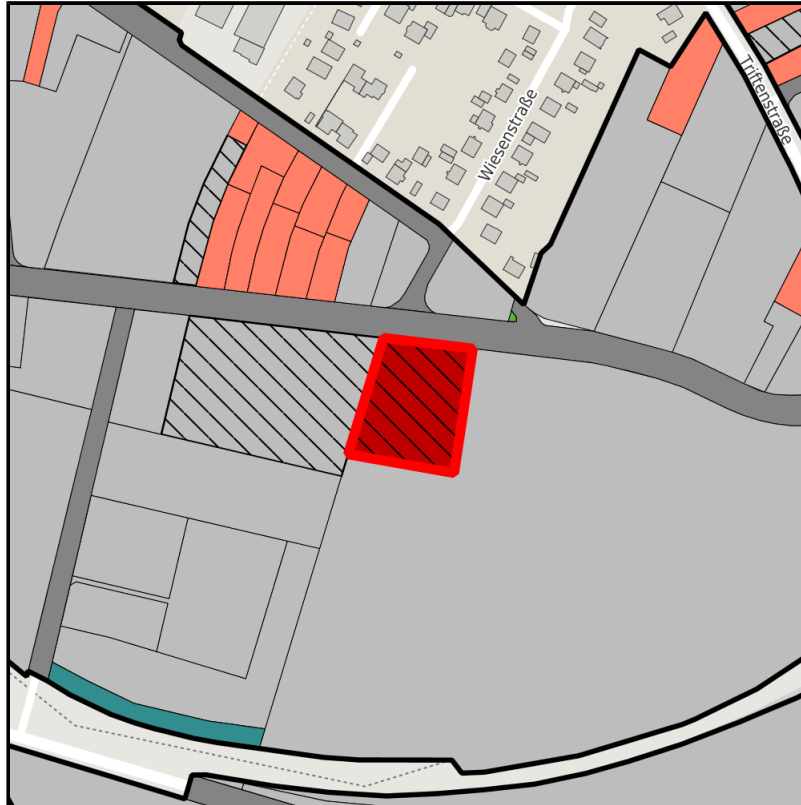

EXPOSÉ

Elisabethstraße

Ort: Lage

Regional overview

Municipal overview

Detail view

Parcel

Area size	4,449 m ²
Availability	Immediately available area
Divisible	No
24h operation	Yes

Details on commercial zone

Area type	GE / GI / MI
-----------	--------------

Transport infrastructure

Freeway	A2	16 km
Freeway	A33	200 km
Airport	Paderborn-Lippstadt	54 km
Port	Industriehafen Minden	50 km

EXPOSÉ

Elisabethstraße

Ort: Lage

Information about Lage

<http://www.lage.de>

Contact person

Jörg Moje

Stadt Lage