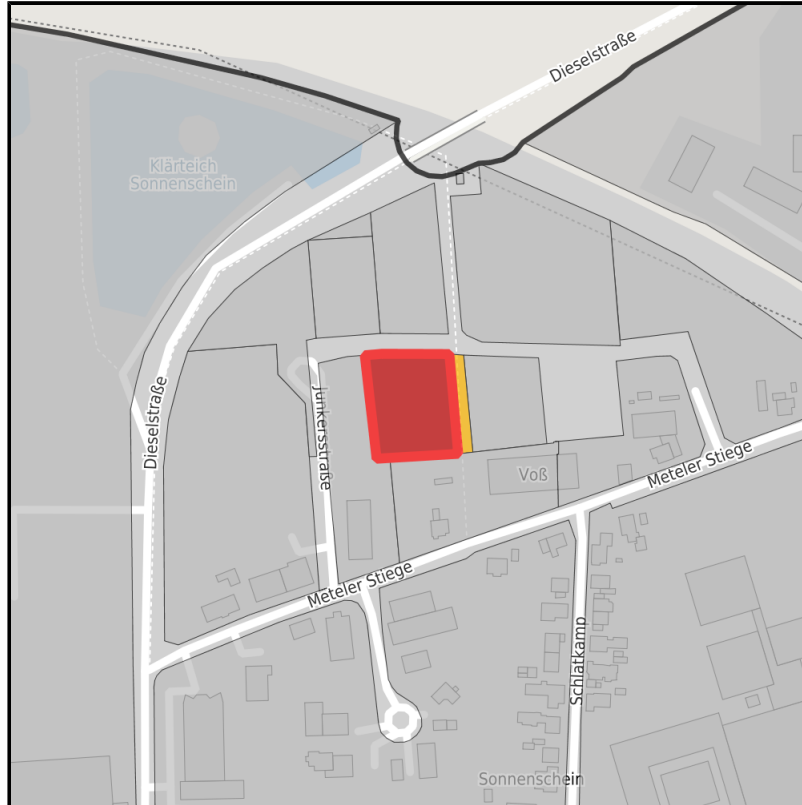

# EXPOSÉ

Sonnenschein

Ort: Steinfurt

Regional overview

Municipal overview

Detail view

## Parcel

Area size	2,968 m <sup>2</sup>
Price	39.00 €/m <sup>2</sup>
Availability	Immediately available area
Area designation	Commercial zone
Divisible	No
24h operation	No