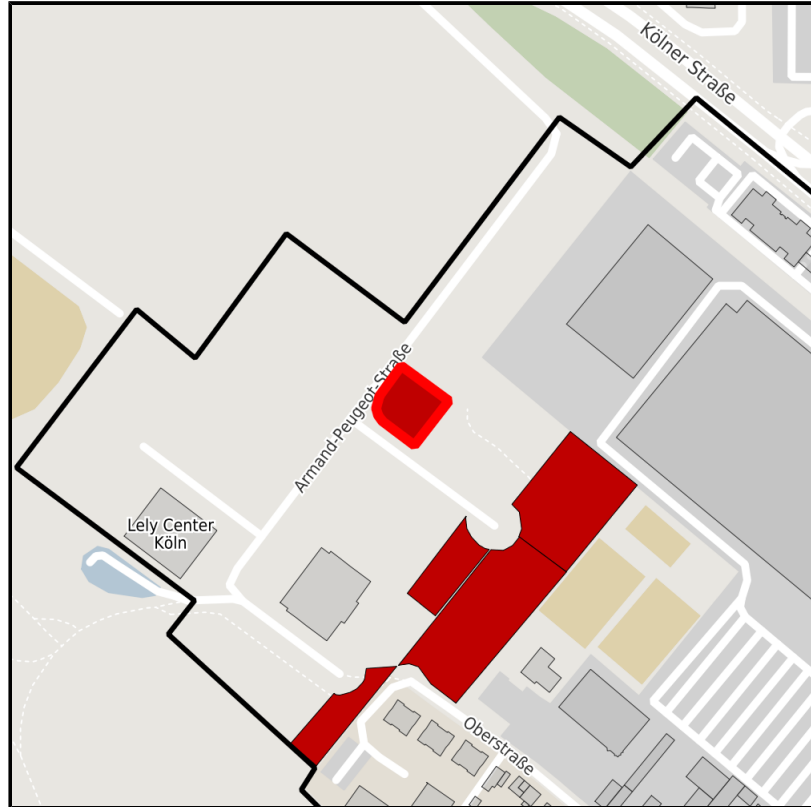

EXPOSÉ

Gewerbegebiet Brasseur in Westhoven (Köln-Porz)

Ort: Köln

www.germansite.de

Regional overview

Municipal overview

Detail view

Parcel

Area size	1,000 m ²
Price	170.00 €/m ²
Availability	Immediately available area
Divisible	No
24h operation	No
Description	Space ready for construction

EXPOSÉ

Gewerbegebiet Brasseur in Westhoven (Köln-Porz)

Ort: Köln

www.germansite.de

Details on commercial zone

Industrial tax multiplier	475.00 %
Information on purchase price	Set price
Area type	GE
Specifics	Largest available space: 0.4 hectares
	Smallest available space: 0.1 hectares