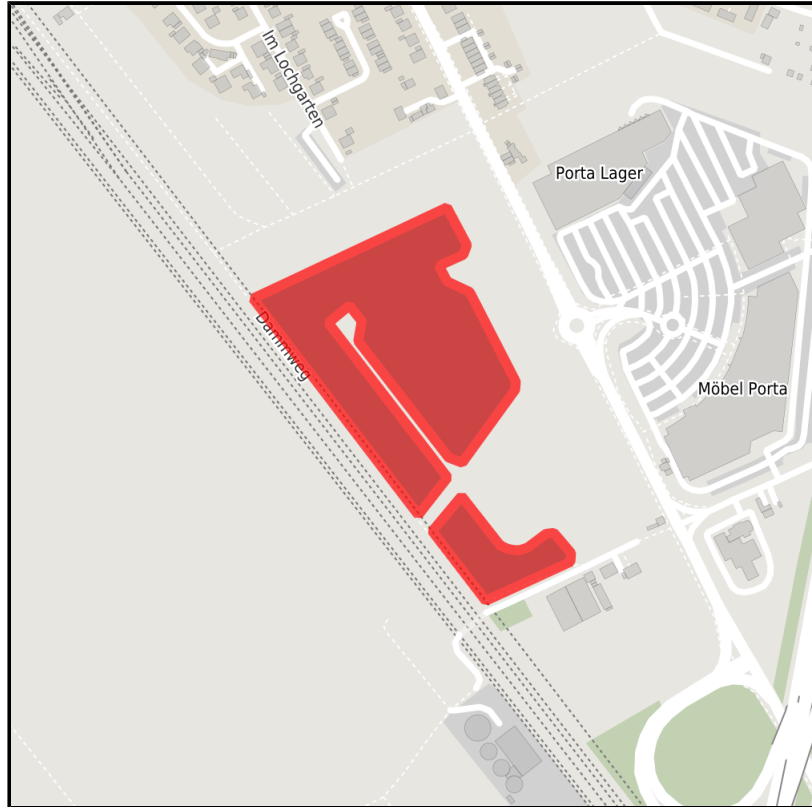

EXPOSÉ

Gewerbegebiet Am Linder Kreuz in Lind (Köln-Porz)

Ort: Köln

www.germansite.de

Regional overview

Municipal overview

Detail view

Parcel

Area size	47,000 m ²
Price	125.00 €/m ²
Availability	Immediately available area
Divisible	Yes
24h operation	No
Description	Spaces ready for construction Special site for small and medium-sized enterprises (SME) and companies of the Skilled Crafts Sector

Links

Imagefilm: [Es gibt genug Köln für alle](#)

EXPOSÉ

Gewerbegebiet Am Linder Kreuz in Lind (Köln-Porz)

Ort: Köln

www.germansite.de

Details on commercial zone

Industrial tax multiplier	475.00 %
Information on purchase price	Set price
Area type	GE
Specifics	Largest available area: 0.3 hectares
	Smallest available area: 0.1 hectares