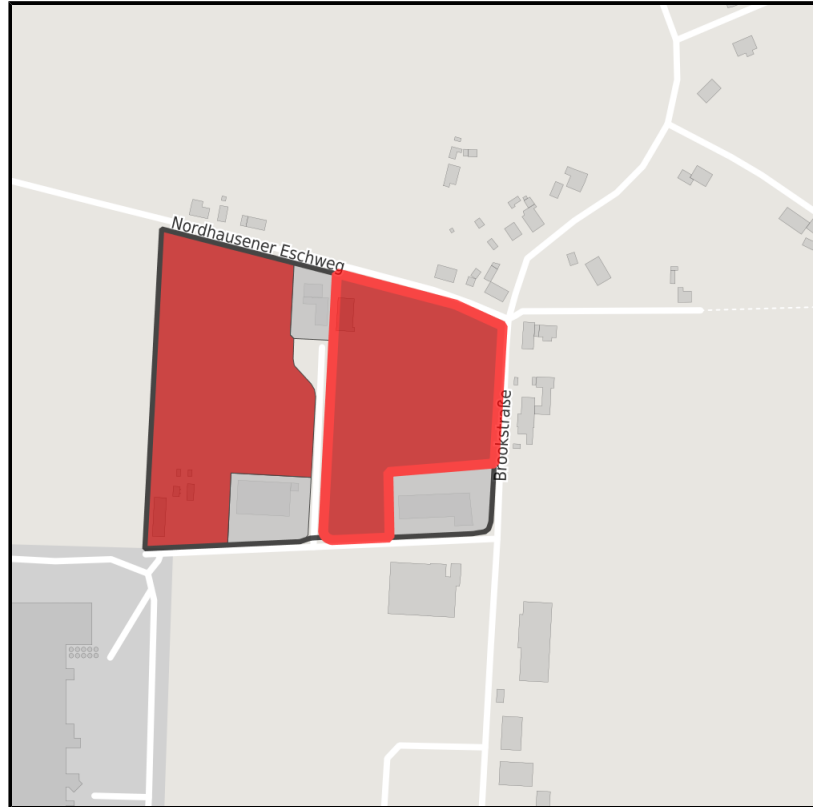

# EXPOSÉ

Ost

Ort: Mettingen

Regional overview

Municipal overview

Detail view

## Parcel

Area size	19,580 m <sup>2</sup>
Availability	Immediately available area
Divisible	No
24h operation	No

## EXPOSÉ

Ost

Ort: Mettingen