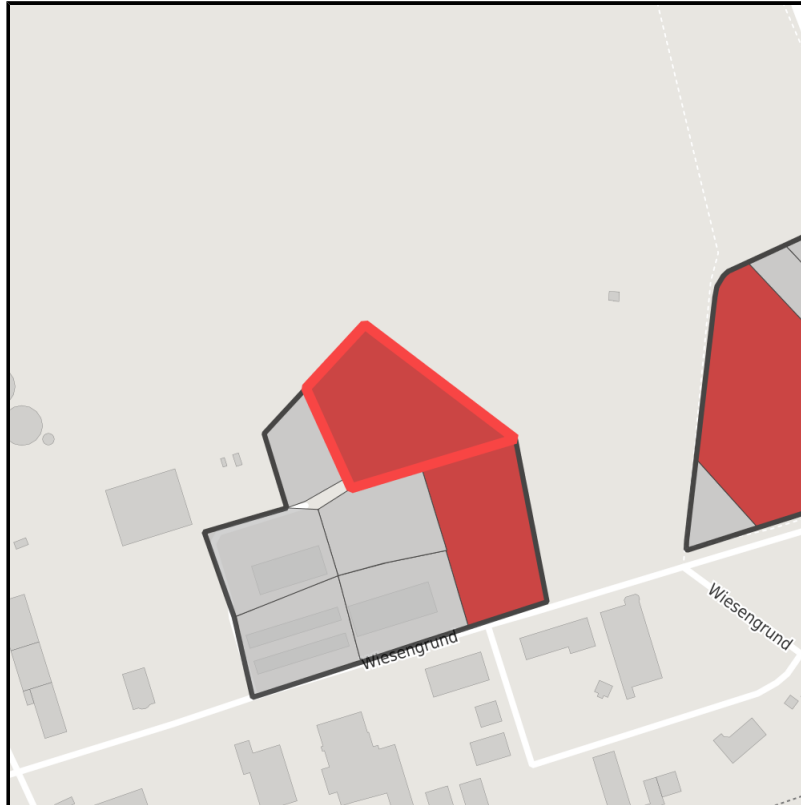

EXPOSÉ

Wiesengrund/ Haarstraße

Ort: Recke

Regional overview

Municipal overview

Detail view

Parcel

Area size	8,310 m ²
Availability	Immediately available area
Area designation	Commercial zone
Divisible	No
24h operation	No

Details on commercial zone

Industrial tax multiplier	422.00 %
Area type	GE

Links

<https://muensterland.blis-online.eu>

EXPOSÉ

Wiesengrund/ Haarstraße

Ort: Recke

Transport infrastructure

Freeway	A30	15 km
Airport	FMO	35 km

Information about Recke

Recke is a municipality in the district of Steinfurt, in North Rhine-Westphalia, Germany. Recke is situated approximately 20 km north-east of Rheine and 25 km north-west of Osnabrück.

Marktplatz_Recke

EXPOSÉ

Wiesengrund/ Haarstraße

Ort: Recke

Contact person

Wolfgang Reiners

Gemeinde Recke

Fachbereich I