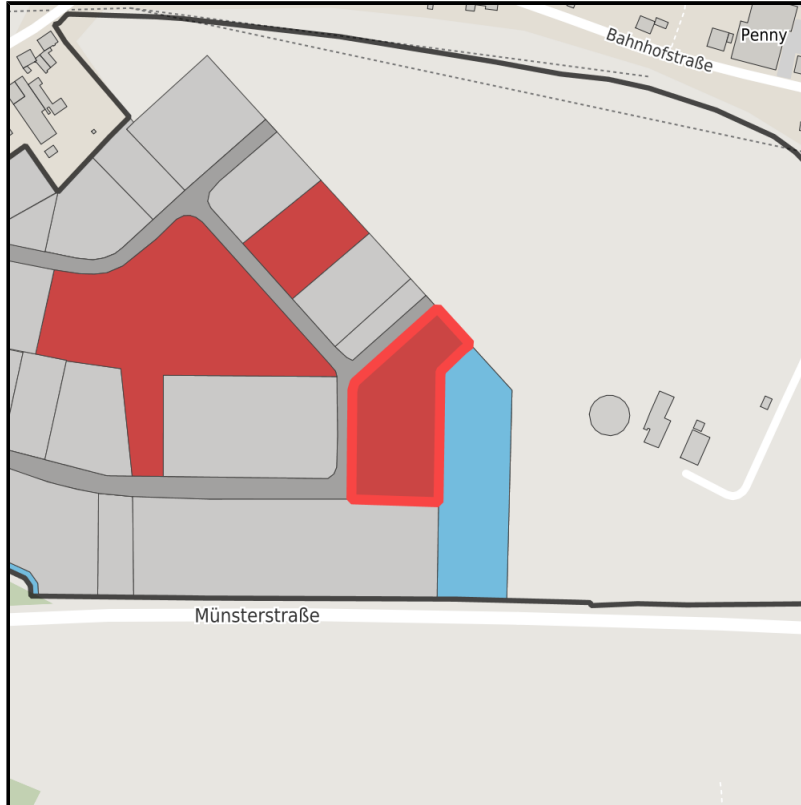

EXPOSÉ

Centraliapark

Ort: Wadersloh

Regional overview

Municipal overview

Detail view

Parcel

Area size	6,400 m ²
Price	39.50 €/m ²
Availability	Immediately available area
Area designation	Industrial area
Divisible	Yes
24h operation	No

Details on commercial zone

Area type GE

Links

<https://muensterland.blis-online.eu>

EXPOSÉ

Centraliapark

Ort: Wadersloh

Transport infrastructure

Freeway	A 2	13 km
Freeway	A 44	22 km
Airport	Paderborn/Lippstadt	38 km
Airport	Münster/Osnabrück	71 km
Port	Hamm	35 km
Rail freight	Hamm	35 km

EXPOSÉ

Centraliapark

Ort: Wadersloh

Contact person

Marie Schmerling