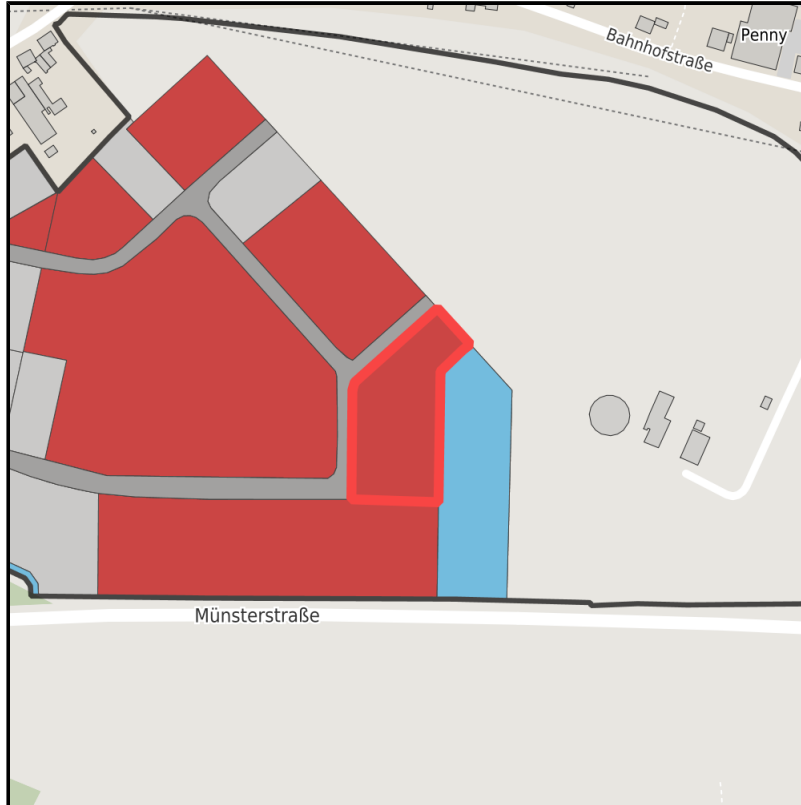

EXPOSÉ

Centraliapark

Ort: Wadersloh

Regional overview

Municipal overview

Detail view

Parcel

Area size	6,400 m ²
Price	39.50 €/m ²
Availability	Immediately available area
Area designation	Industrial area
Divisible	Yes
24h operation	No

Details on commercial zone

Area type GE

Links

<https://muensterland.blis-online.eu>

EXPOSÉ

Centraliapark

Ort: Wadersloh

Transport infrastructure

Freeway	A 2	13 km
Freeway	A 44	22 km
Airport	Paderborn/Lippstadt	38 km
Airport	Münster/Osnabrück	71 km
Port	Hamm	35 km
Rail freight	Hamm	35 km

EXPOSÉ

Centraliapark

Ort: Wadersloh

Contact person

Marie Schmerling