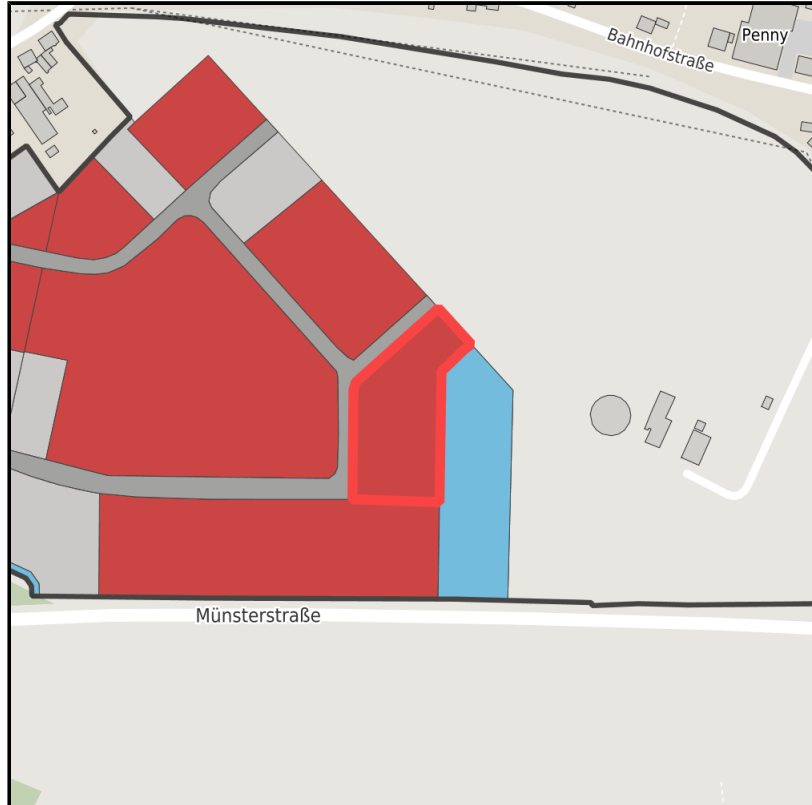

EXPOSÉ

Centraliapark

Ort: Wadersloh

Regional overview

Municipal overview

Detail view

Parcel

Area size	6,400 m ²
Price	39.50 €/m ²
Availability	Immediately available area
Divisible	Yes
24h operation	No

Details on commercial zone

Area type GE

EXPOSÉ

Centraliapark

Ort: Wadersloh

Transport infrastructure

Freeway	A 2	13 km
Freeway	A 44	22 km
Airport	Paderborn/Lippstadt	38 km
Airport	Münster/Osnabrück	71 km
Port	Hamm	35 km
Rail freight	Hamm	35 km