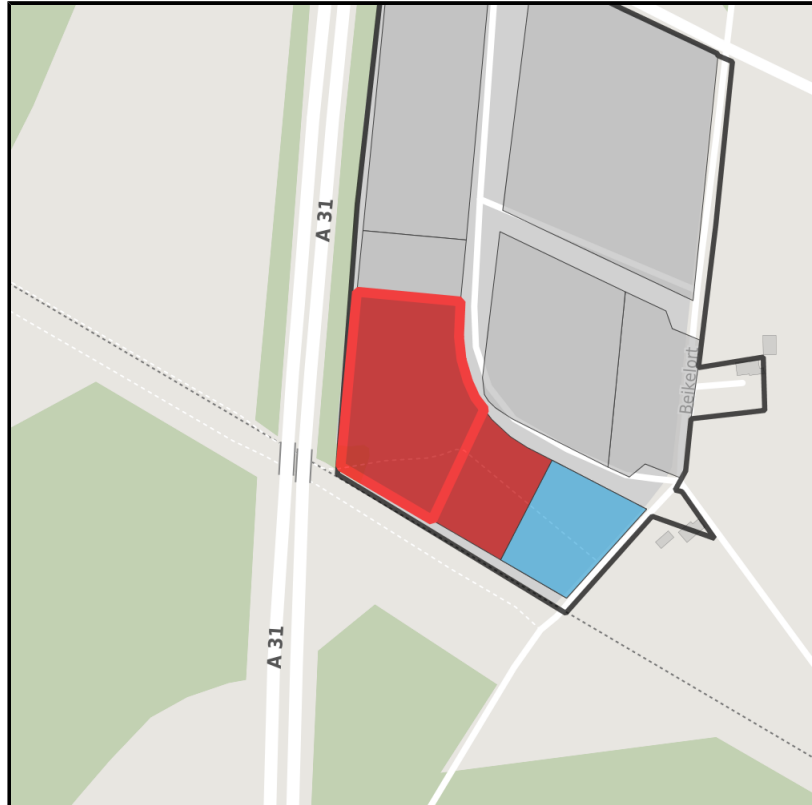

EXPOSÉ

Industriepark A31 Legden-Ahaus

Ort: Legden

Regional overview

Municipal overview

Detail view

Parcel

Area size	12,192 m ²
Price	34.50 €/m ²
Availability	Immediately available area
Divisible	Yes
24h operation	No

Details on commercial zone

Industrial tax multiplier	448.00 %
Area type	GI

EXPOSÉ

Industriepark A31 Legden-Ahaus

Ort: Legden

Transport infrastructure

Freeway	A 31	0 km
Airport	Regionaler Flughafen Stadtlohn-Vreden	21 km
Airport	Flughafen Münster/Osnabrück	60 km