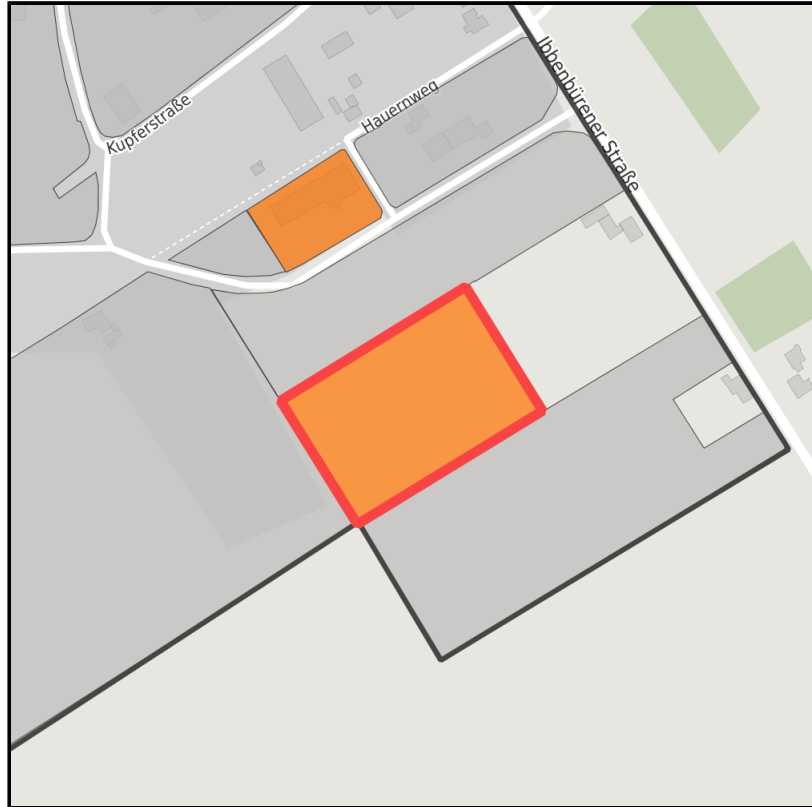

## Heiliges Feld

Ort: Hopsten

Regional overview

Municipal overview

Detail view

### Parcel

Area size	18,352 m <sup>2</sup>
Availability	Available area within short term (< 2 years)
Divisible	No
24h operation	No