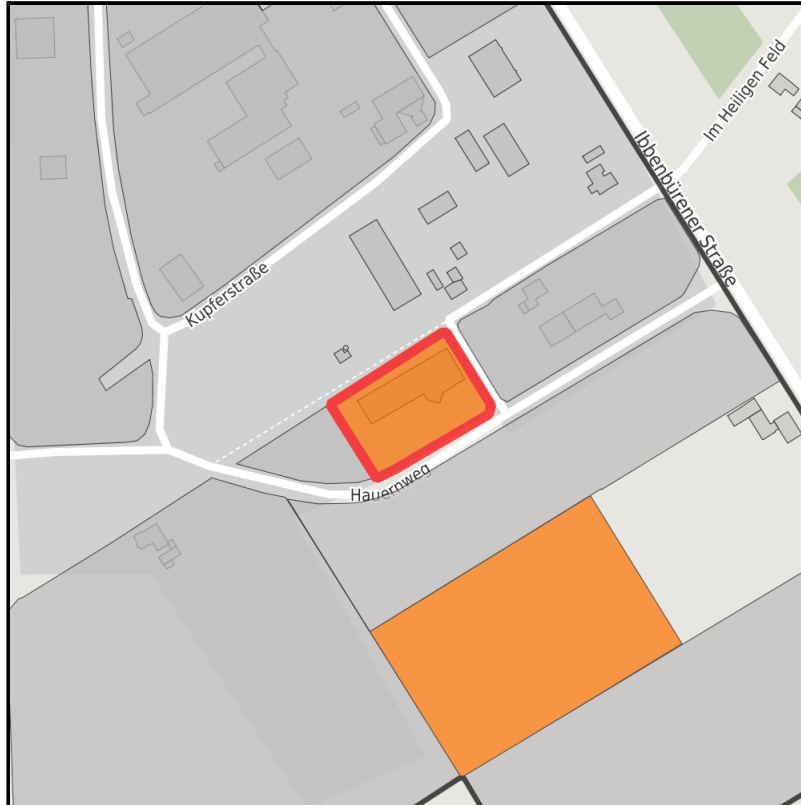

EXPOSÉ

Heiliges Feld

Ort: Hopsten

Regional overview

Municipal overview

Detail view

Parcel

Area size	5,084 m ²
Availability	Available area within short term (< 2 years)
Area designation	Commercial zone
Divisible	No
24h operation	No

Details on commercial zone

Area type GE

Links

<https://muensterland.blis-online.eu>

EXPOSÉ

Heiliges Feld

Ort: Hopsten

Transport infrastructure