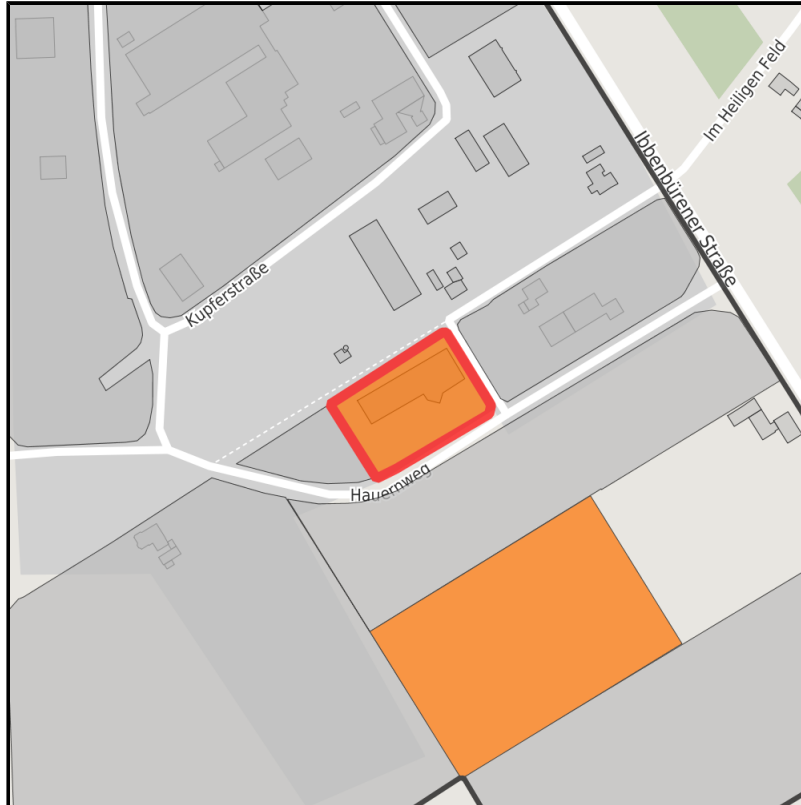

EXPOSÉ

Heiliges Feld

Ort: Hopsten

Regional overview

Municipal overview

Detail view

Parcel

Area size	5,084 m ²
Availability	Available area within short term (< 2 years)
Area designation	Commercial zone
Divisible	No
24h operation	No

Details on commercial zone

Area type GE

Links

<https://muensterland.blis-online.eu>

EXPOSÉ

Heiliges Feld

Ort: Hopsten

Transport infrastructure