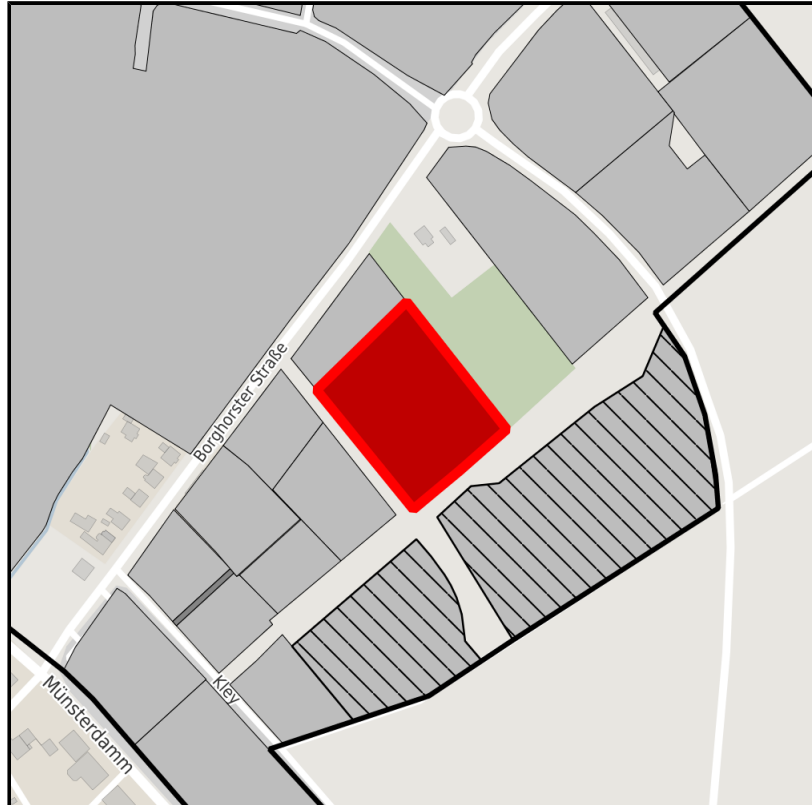

EXPOSÉ

Heiligenfeld

Ort: Laer

Regional overview

Municipal overview

Detail view

Parcel

Area size	9,489 m ²
Availability	Immediately available area
Area designation	Commercial zone
Divisible	No
24h operation	No

Details on commercial zone

Area type GE

Links

<https://muensterland.blis-online.eu>

EXPOSÉ

Heiligenfeld

Ort: Laer

Transport infrastructure