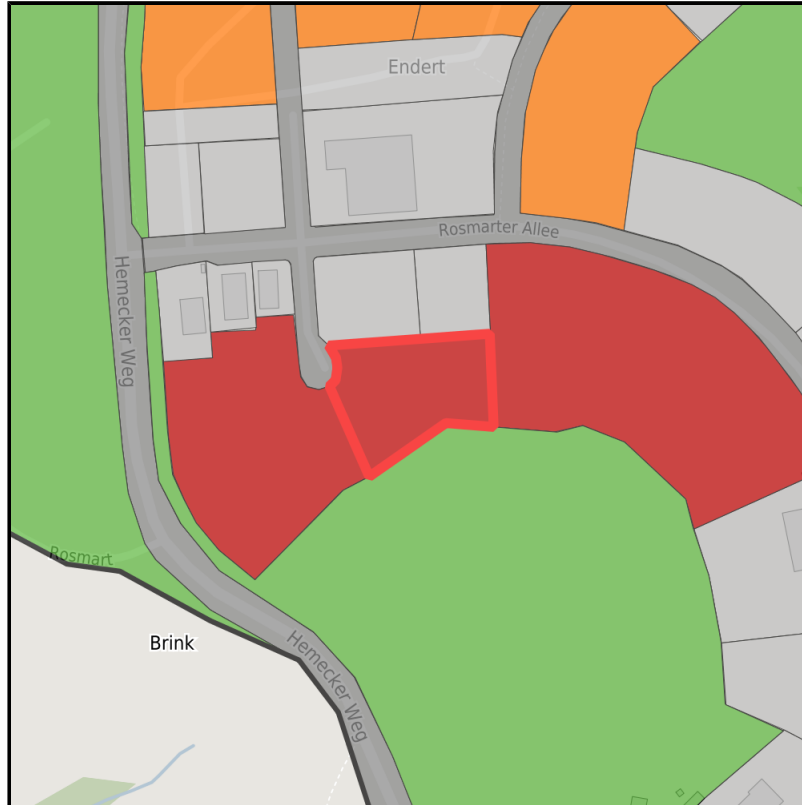

EXPOSÉ

Märkischer Gewerbepark Rosmart

Ort: Altena

www.germansite.de

Regional overview

Municipal overview

Detail view

Parcel

Area size	6,500 m ²
Availability	Immediately available area
Divisible	No
24h operation	No

EXPOSÉ

Märkischer Gewerbepark Rosmart

Ort: Altena

Details on commercial zone

Ideal location conditions for your company - Märkischer Gewerbepark Rosmart

The intermunicipal Märkische Gewerbepark Rosmart is located in the center of the Märkischer Kreis district in the city triangle of Altena, Lüdenscheid and Werdohl not far from the Lüdenscheid junction of the freeway A45. The business park offers space and potential for multi-layered settlement requirements in terms of property size and location quality. Current information on the availability of land is available at: www.gewerbepark-rosmart.de

Area type

GE / GI

Links

<https://gws.blis-online.eu>

Gewerbepark

Lageplan

Transport infrastructure

Freeway	Autobahn	2 km
Airport	Flughafen	40 km