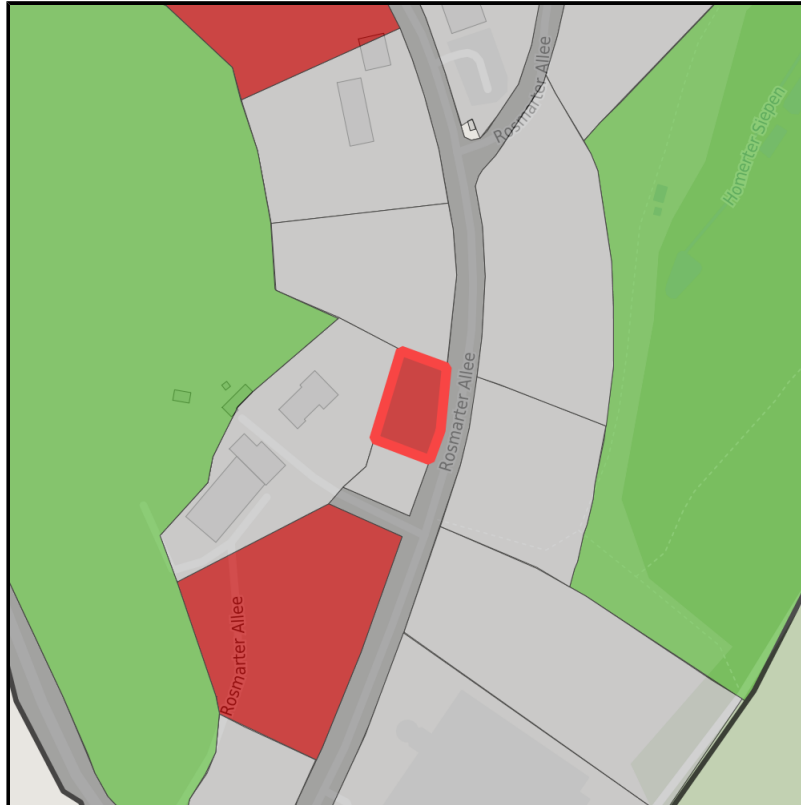

EXPOSÉ

Märkischer Gewerbepark Rosmart

Ort: Altena

www.germansite.de

Regional overview

Municipal overview

Detail view

Parcel

Area size	1,853 m ²
Availability	Immediately available area
Divisible	No
24h operation	No

EXPOSÉ

Märkischer Gewerbepark Rosmart

Ort: Altena

Details on commercial zone

Ideal location conditions for your company - Märkischer Gewerbepark Rosmart

The intermunicipal Märkische Gewerbepark Rosmart is located in the center of the Märkischer Kreis district in the city triangle of Altena, Lüdenscheid and Werdohl not far from the Lüdenscheid junction of the freeway A45. The business park offers space and potential for multi-layered settlement requirements in terms of property size and location quality. Current information on the availability of land is available at: www.gewerbepark-rosmart.de