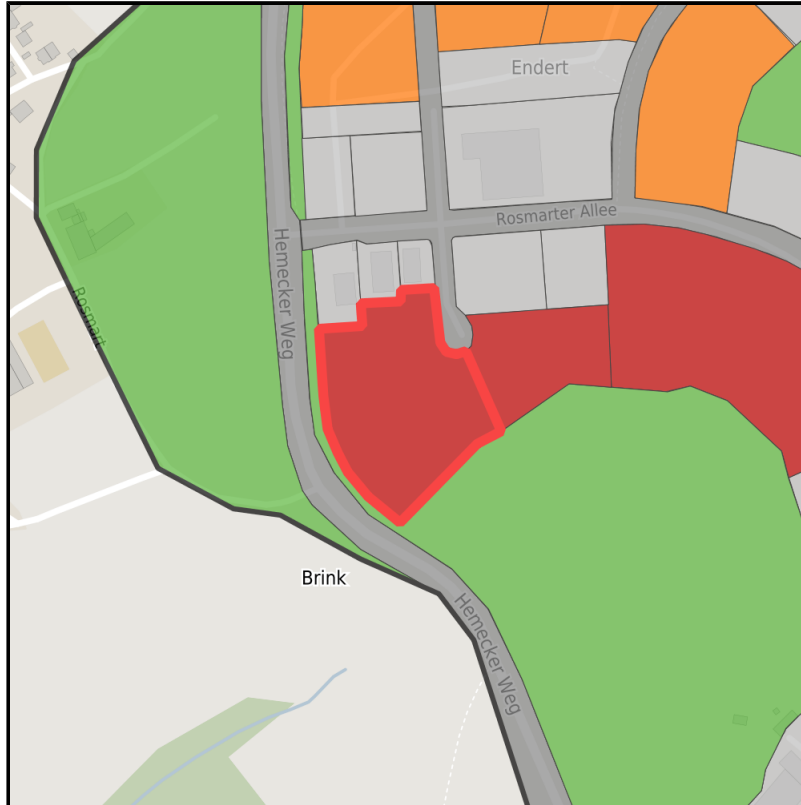

EXPOSÉ

Märkischer Gewerbepark Rosmart

Ort: Altena

www.germansite.de

Regional overview

Municipal overview

Detail view

Parcel

Area size	13,656 m ²
Availability	Immediately available area
Divisible	No
24h operation	No

EXPOSÉ

Märkischer Gewerbepark Rosmart

Ort: Altena

Details on commercial zone

Ideal location conditions for your company - Märkischer Gewerbepark Rosmart

The intermunicipal Märkische Gewerbepark Rosmart is located in the center of the Märkischer Kreis district in the city triangle of Altena, Lüdenscheid and Werdohl not far from the Lüdenscheid junction of the freeway A45. The business park offers space and potential for multi-layered settlement requirements in terms of property size and location quality. Current information on the availability of land is available at: www.gewerbepark-rosmart.de

Area type

GI / GE

Links

<https://gws.blis-online.eu>

Gewerbepark

Lageplan

Transport infrastructure

Freeway	Autobahn	2 km
Airport	Flughafen	40 km