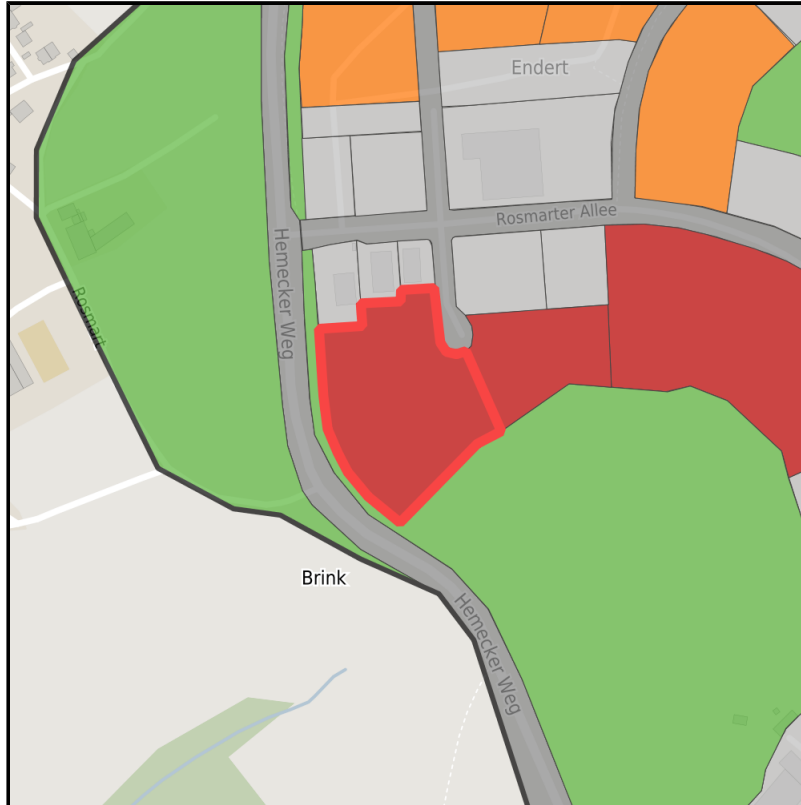

EXPOSÉ

Märkischer Gewerbepark Rosmart

Ort: Altena

www.germansite.de

Regional overview

Municipal overview

Detail view

Parcel

Area size	13,656 m ²
Availability	Immediately available area
Divisible	No
24h operation	No

EXPOSÉ

Märkischer Gewerbepark Rosmart

Ort: Altena

Details on commercial zone

Ideal location conditions for your company - Märkischer Gewerbepark Rosmart

The intermunicipal Märkische Gewerbepark Rosmart is located in the center of the Märkischer Kreis district in the city triangle of Altena, Lüdenscheid and Werdohl not far from the Lüdenscheid junction of the freeway A45. The business park offers space and potential for multi-layered settlement requirements in terms of property size and location quality. Current information on the availability of land is available at: www.gewerbepark-rosmart.de

Area type

GE / GI

Links

<https://gws.blis-online.eu>

Gewerbepark

Lageplan

Transport infrastructure

Freeway	Autobahn	2 km
Airport	Flughafen	40 km