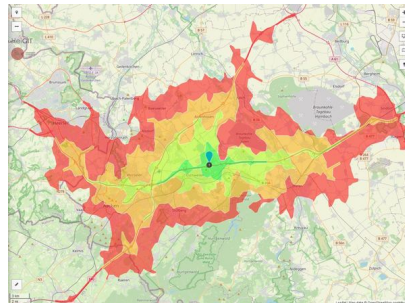

### Industrie- und Gewerbepark Eschweiler (IGP/A4-Initiative)

Ort: Eschweiler

[www.germansite.de](http://www.germansite.de)

Thanks to naturally landscaped surroundings with a generous proportion of green spaces people here have a pleasant working atmosphere and the companies have a representative environment. The IGP has an unusual building development concept: three concentric semi-circles form a group around a center. The inner semi-circle is reserved for service companies, the restaurants/bar and hotel trade. The middle ring is intended for smaller and medium-sized commercial enterprises, and the outer ring for industrial companies.

### Links

<https://www.gistra.de>

Erreichbarkeit in 20 Minuten: 759.000  
Einwohner

**Industrie- und Gewerbepark Eschweiler (IGP/A4-Initiative)****Ort: Eschweiler**[www.germansite.de](http://www.germansite.de)**Transport infrastructure**