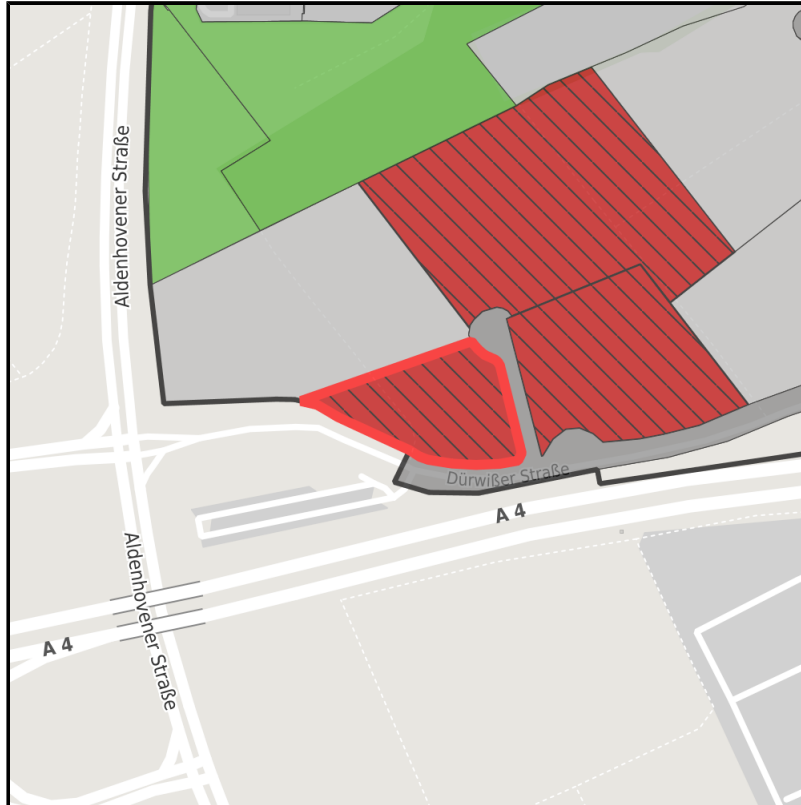

Industrie- und Gewerbepark Eschweiler (IGP/A4-Initiative)

Ort: Eschweiler

www.germansite.de

Regional overview

Municipal overview

Detail view

Parcel

Area size	8,000 m ²
Availability	Immediately available area
Area designation	Industrial area
Divisible	No
24h operation	No

Details on commercial zone

IGP Eschweiler

EXPOSÉ

Industrie- und Gewerbepark Eschweiler (IGP/A4-Initiative)

Ort: Eschweiler

www.germansite.de

Thanks to naturally landscaped surroundings with a generous proportion of green spaces people here have a pleasant working atmosphere and the companies have a representative environment. The IGP has an unusual building development concept: three concentric semi-circles form a group around a center. The inner semi-circle is reserved for service companies, the restaurants/bar and hotel trade. The middle ring is intended for smaller and medium-sized commercial enterprises, and the outer ring for industrial companies.