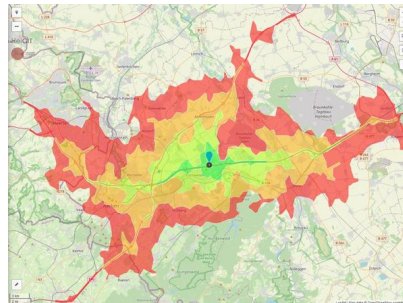

Industrie- und Gewerbepark Eschweiler (IGP/A4-Initiative)

Ort: Eschweiler

www.germansite.de

Regional overview

Municipal overview

Detail view

Parcel

Area size	8,000 m ²
Availability	Immediately available area
Area designation	Industrial area
Divisible	No
24h operation	No

Details on commercial zone

IGP Eschweiler

EXPOSÉ

Industrie- und Gewerbepark Eschweiler (IGP/A4-Initiative)

Ort: Eschweiler

www.germansite.de

Thanks to naturally landscaped surroundings with a generous proportion of green spaces people here have a pleasant working atmosphere and the companies have a representative environment. The IGP has an unusual building development concept: three concentric semi-circles form a group around a center. The inner semi-circle is reserved for service companies, the restaurants/bar and hotel trade. The middle ring is intended for smaller and medium-sized commercial enterprises, and the outer ring for industrial companies.

Main companies	Fa. Eukalin, Fa. BYTEC Medizintechnik, Fa. Kraftverkehr Nagel, Mercedes Benz
Industrial tax multiplier	490.00 %
Price	75.00 € / m ²
Area type	GE / GI

Links

<https://www.gistra.de>

Erreichbarkeit in 20 Minuten: 759.000
Einwohner

This excellent location provides short distances to the economic areas the Netherlands and Belgium as well as closeness to first class research centres as the RWTH Aachen University, Aachen University of Applied Sciences and Jülich.