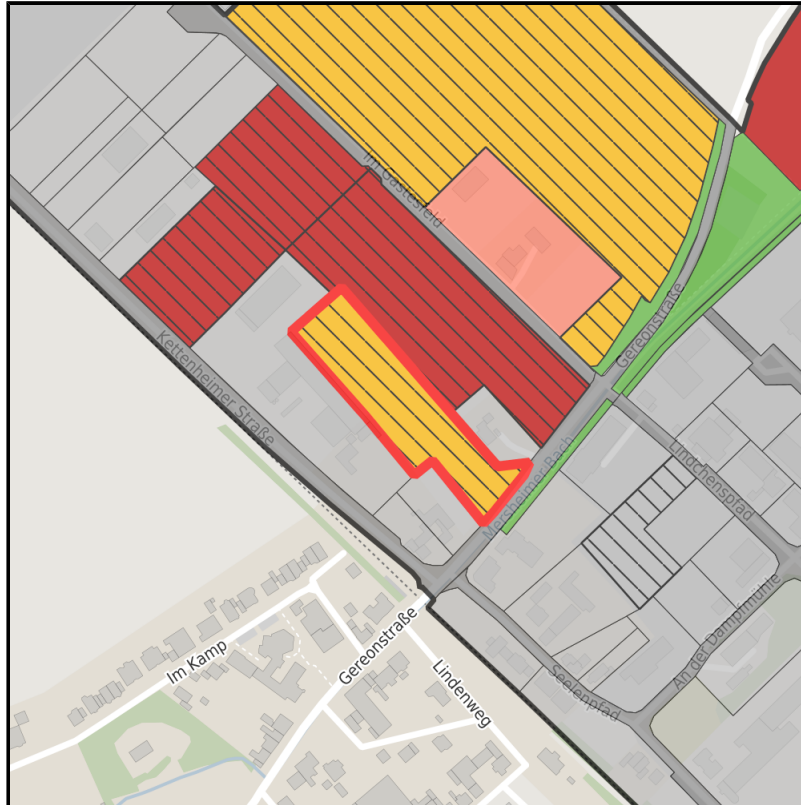

EXPOSÉ

Gewerbegebiet Vettweiß

Ort: Vettweiß

Regional overview

Municipal overview

Detail view

Parcel

Area size	9,340 m ²
Price	30.00 €/m ²
Availability	Available area within medium term (2-5 years)
Area designation	Commercial zone
Divisible	No
24h operation	No

Details on commercial zone

Vettweiß - The ABC for your success

The Vettweiss commercial zone is well located in the Aachen - Bonn - Cologne (ABC) city triangle. Situated on the outskirts of Vettweiss, the Vettweiss commercial zone provides your employees with numerous utilities which can be reached easily on foot. Favorable space prices as well as a legally binding development plan will guarantee that your business has an optimum start in Vettweiss.