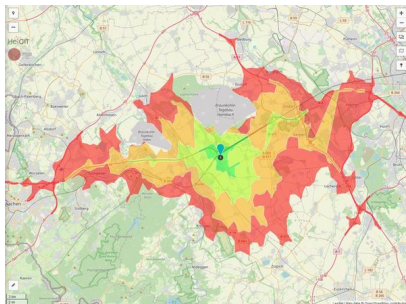

EXPOSÉ

Gewerbegebiet Auf der Heide

Ort: Merzenich

www.germansite.de

Regional overview

Municipal overview

Detail view

Parcel

Area size	2,800 m ²
Price	38.50 €/m ²
Availability	Immediately available area
Area designation	Commercial zone
Divisible	No
24h operation	No

Gewerbegebiet Auf der Heide**Ort: Merzenich**

www.germansite.de

Details on commercial zone

The 15 ha commercial zone is located less than 100 meters north of the edge of the Merzenich community, directly at the S-Bahn station. The cities of Düren and Cologne are within easy reach. Adjacent to the site is the Steinweg local recreation area, so that leisure and recreational opportunities are available in the immediate vicinity.

Industrial tax multiplier	400.00 %
Area type	GE

Links<https://www.gistra.de>

Erreichbarkeit in 20 Minuten: 417.000
Einwohner

Transport infrastructure

Freeway	A4	6 km
Airport	Köln-Bonn	55 km
Airport	Maastricht-Aachen	70 km
Port	Köln	50 km
Rail freight	Düren	6 km