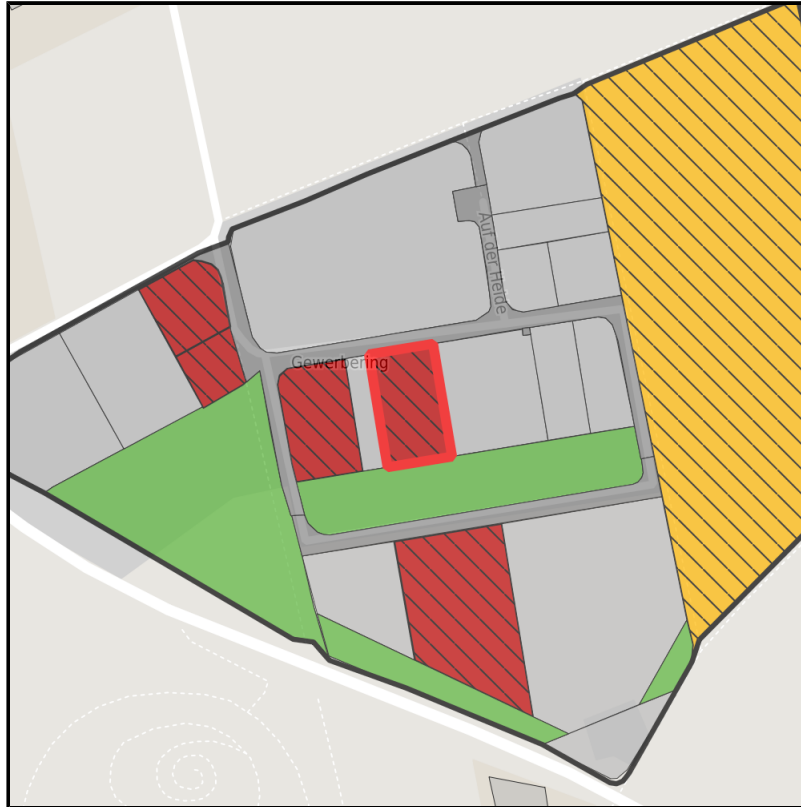

EXPOSÉ

Gewerbegebiet Auf der Heide

Ort: Merzenich

www.germansite.de

Regional overview

Municipal overview

Detail view

Parcel

Area size	2,800 m ²
Price	38.50 €/m ²
Availability	Immediately available area
Area designation	Commercial zone
Divisible	No
24h operation	No

Gewerbegebiet Auf der Heide**Ort: Merzenich**

www.germansite.de

Details on commercial zone

The 15 ha commercial zone is located less than 100 meters north of the edge of the Merzenich community, directly at the S-Bahn station. The cities of Düren and Cologne are within easy reach. Adjacent to the site is the Steinweg local recreation area, so that leisure and recreational opportunities are available in the immediate vicinity.