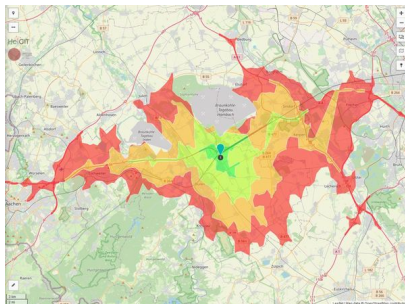

EXPOSÉ

Gewerbegebiet Auf der Heide

Ort: Merzenich

Regional overview

Municipal overview

Detail view

Parcel

Area size	1,259 m ²
Price	38.50 €/m ²
Availability	Immediately available area
Area designation	Commercial zone
Divisible	No
24h operation	No

Gewerbegebiet Auf der Heide**Ort: Merzenich**www.germansite.de**Details on commercial zone**

The 15 ha commercial zone is located less than 100 meters north of the edge of the Merzenich community, directly at the S-Bahn station. The cities of Düren and Cologne are within easy reach. Adjacent to the site is the Steinweg local recreation area, so that leisure and recreational opportunities are available in the immediate vicinity.

Industrial tax multiplier	400.00 %
Area type	GE

Links<https://www.gistra.de>

Erreichbarkeit in 20 Minuten: 417.000
Einwohner

Transport infrastructure

Freeway	A4	6 km
Airport	Köln-Bonn	55 km
Airport	Maastricht-Aachen	70 km
Port	Köln	50 km
Rail freight	Düren	6 km