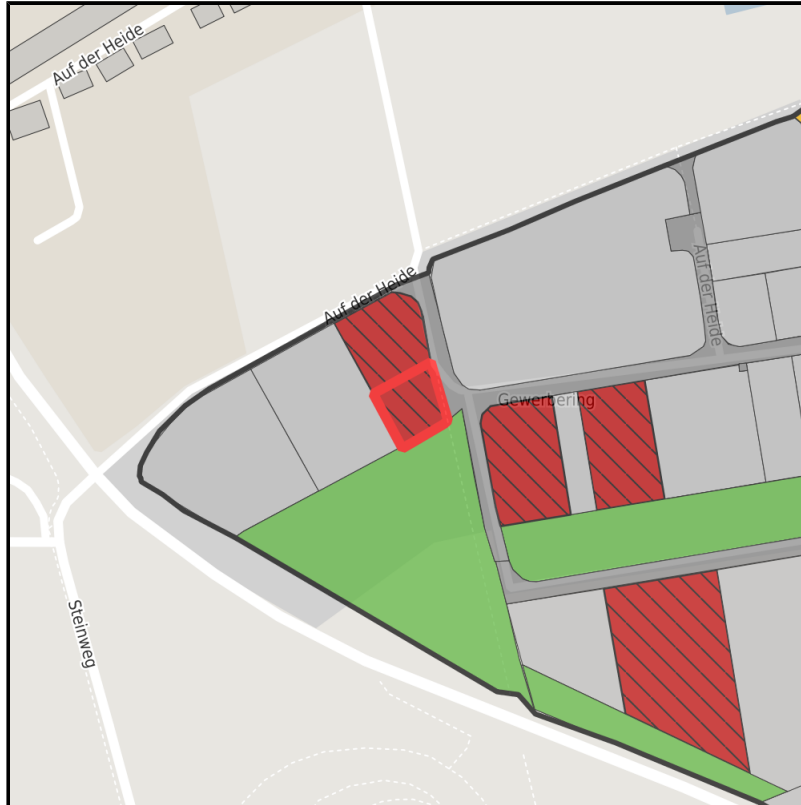

EXPOSÉ

Gewerbegebiet Auf der Heide

Ort: Merzenich

Regional overview

Municipal overview

Detail view

Parcel

Area size	1,259 m ²
Price	38.50 €/m ²
Availability	Immediately available area
Area designation	Commercial zone
Divisible	No
24h operation	No

Gewerbegebiet Auf der Heide**Ort: Merzenich**www.germansite.de**Details on commercial zone**

The 15 ha commercial zone is located less than 100 meters north of the edge of the Merzenich community, directly at the S-Bahn station. The cities of Düren and Cologne are within easy reach. Adjacent to the site is the Steinweg local recreation area, so that leisure and recreational opportunities are available in the immediate vicinity.

Industrial tax multiplier	400.00 %
Area type	GE

Links<https://www.gistra.de>

Erreichbarkeit in 20 Minuten: 417.000
Einwohner

Transport infrastructure

Freeway	A4	6 km
Airport	Köln-Bonn	55 km
Airport	Maastricht-Aachen	70 km
Port	Köln	50 km
Rail freight	Düren	6 km