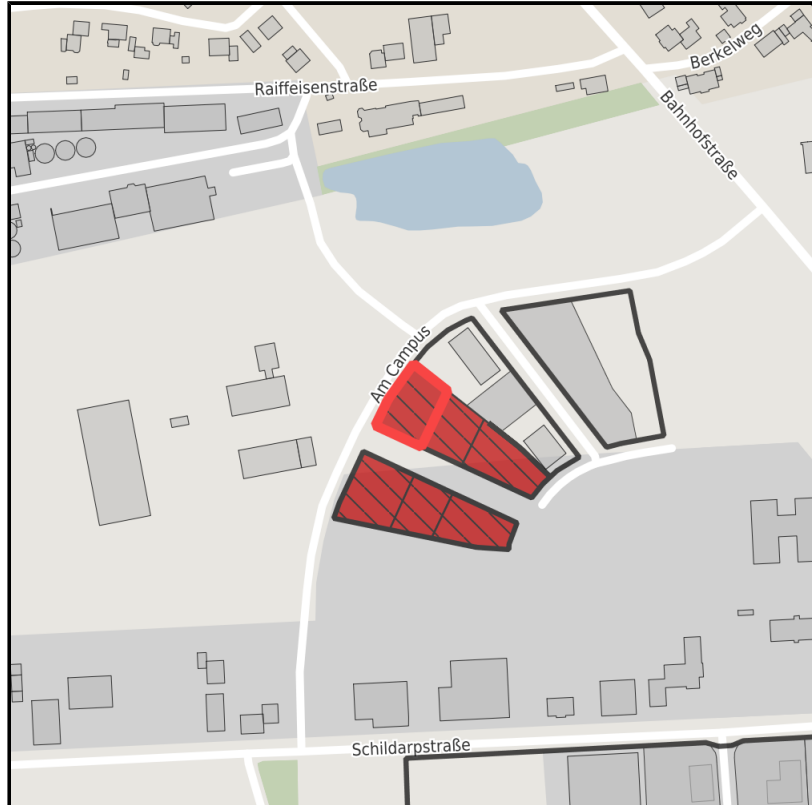

EXPOSÉ

Gewerbegebiet am Campus

Ort: Gescher

Regional overview

Municipal overview

Detail view

Parcel

| | |
|---------------|----------------------------|
| Area size | 1,070 m ² |
| Availability | Immediately available area |
| Divisible | No |
| 24h operation | No |

Details on commercial zone

Area type GE

Links

<https://muensterland.blis-online.eu>

EXPOSÉ

Gewerbegebiet am Campus

Ort: Gescher

Transport infrastructure