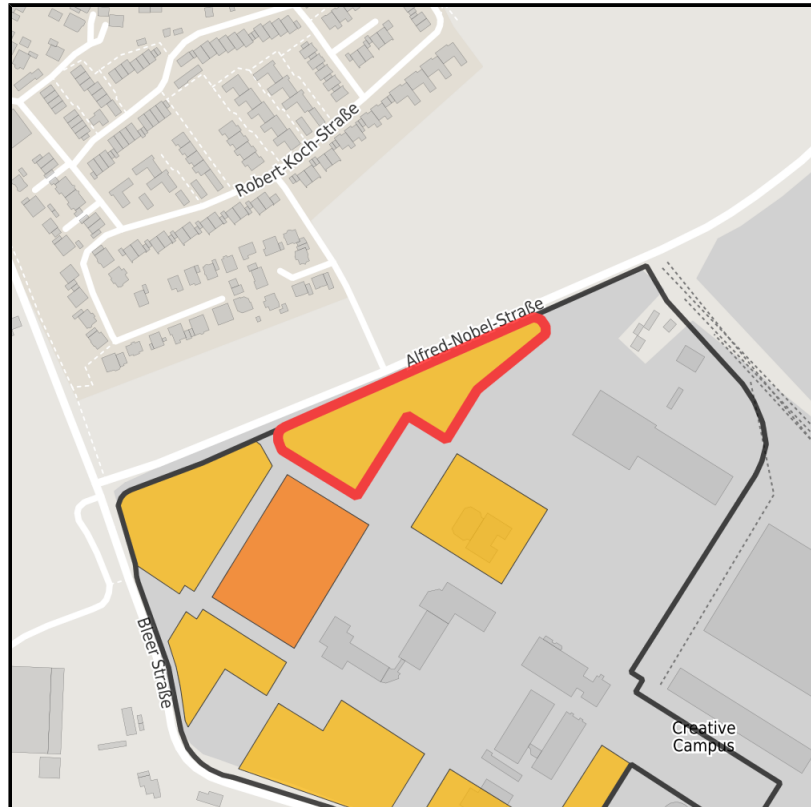

Detail view

Parcel

Area size	8,800 m²
Availability	Available area within medium term (2-5 years)
Divisible	Yes
24h operation	No

Links

[weitere Informationen](#)