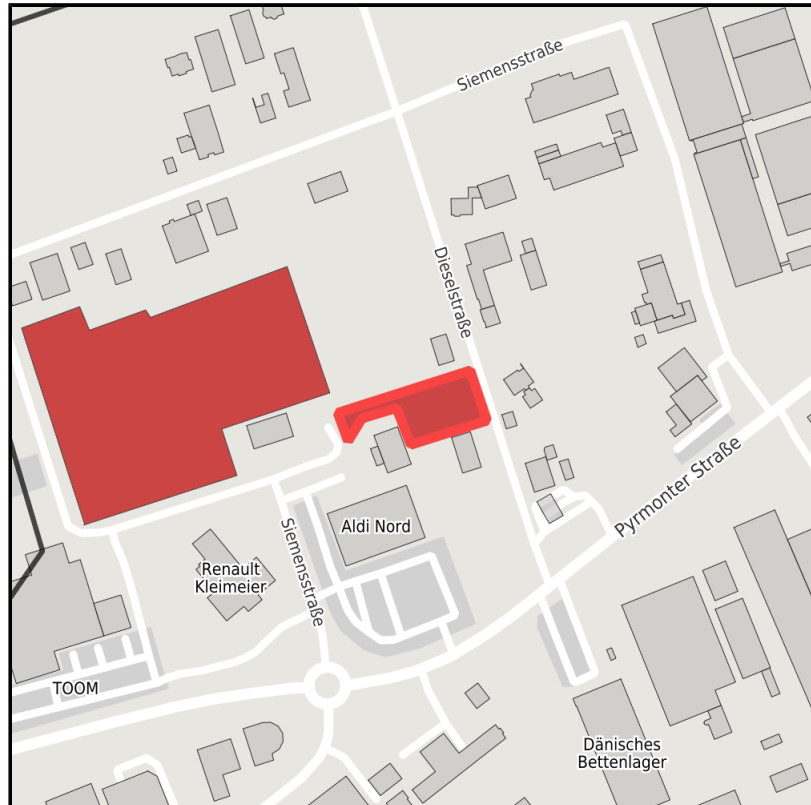

EXPOSÉ

Gewerbegebiet Pyrmonter Straße

Ort: Lügde

Regional overview

Municipal overview

Detail view

Parcel

Area size	2,000 m ²
Availability	Immediately available area
Divisible	No
24h operation	No

Details on commercial zone

Area type GE

EXPOSÉ

Gewerbegebiet Pyrmonter Straße

Ort: Lügde

Transport infrastructure

Freeway	A2	45 km
Freeway	A33	53 km
Airport	Paderborn	70 km
Airport	Hannover	80 km
Port	Minden	65 km
Rail freight	Bielefeld	65 km
Rail freight	Gütersloh	75 km