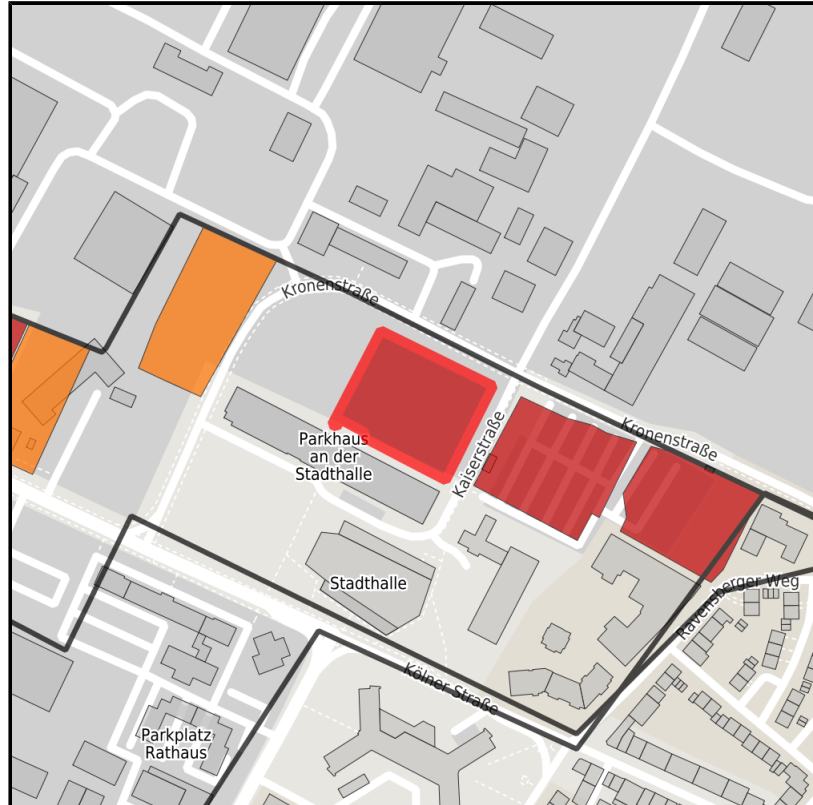

EXPOSÉ

Dienstleistungsachse Mülheimer Straße / Kaiserstraße

Ort: Troisdorf

www.germansite.de

Regional overview

Municipal overview

Detail view

Parcel

Area size	5,166 m ²
Availability	Immediately available area
Divisible	No
24h operation	No

Details on commercial zone

Plots for office buildings

Price	200.00 - 290.00 € / m ²
Information on purchase price	fully developed
Area type	GE

EXPOSÉ

Dienstleistungsachse Mülheimer Straße / Kaiserstraße

Ort: Troisdorf

www.germansite.de

Transport infrastructure

Freeway	A 59	1.5 km
Airport	Flughafen Köln/Bonn	13 km

Contact person

Thomas Zacharias