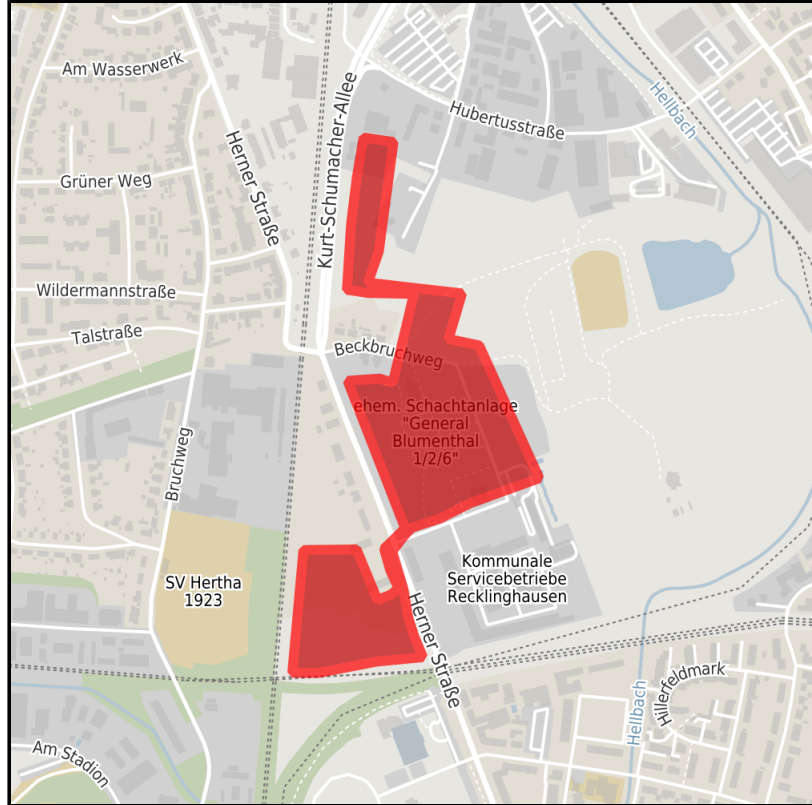

EXPOSÉ

Gewerbegebiet Recklinghausen Blumenthal

Ort: Recklinghausen

www.germansite.de

Regional overview

Municipal overview

Detail view

Details on commercial zone

Total

available 91,000 m² (22.5 acres)

area

Minimum

available 91,000 m² (22.5 acres)

area

Partial area: A) €80/m² B) €100/m² in the first series, otherwise €45/m² C) €60/m²

Information Within the framework of the Regional Economic Development Programme, the City of Recklinghausen receives a 90% subsidy for the implementation of various measures on purchase for the development and processing of the structural areas. However, this is price associated with certain requirements for the companies to be settled (e.g. primary effect, supra-regional sales).

Availability 2019

Area type GE

EXPOSÉ

Gewerbegebiet Recklinghausen Blumenthal

Ort: Recklinghausen

Transport infrastructure

Freeway	A2	2 km
Airport	Flugplatz Lohmühle	7 km

Contact person