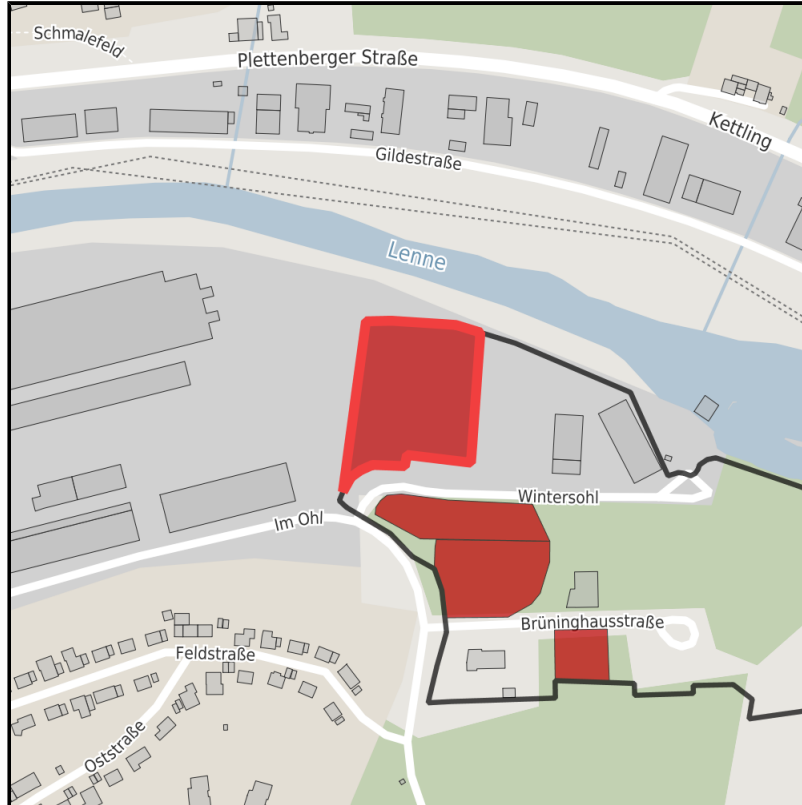

### Gewerbe- Industriegebiet Wintersohl

Ort: Werdohl

[www.germansite.de](http://www.germansite.de)

Regional overview

Municipal overview

Detail view

### Parcel

Area size	7,000 m <sup>2</sup>
Availability	Immediately available area
Area designation	Industrial area , Commercial zone
Divisible	No
24h operation	No