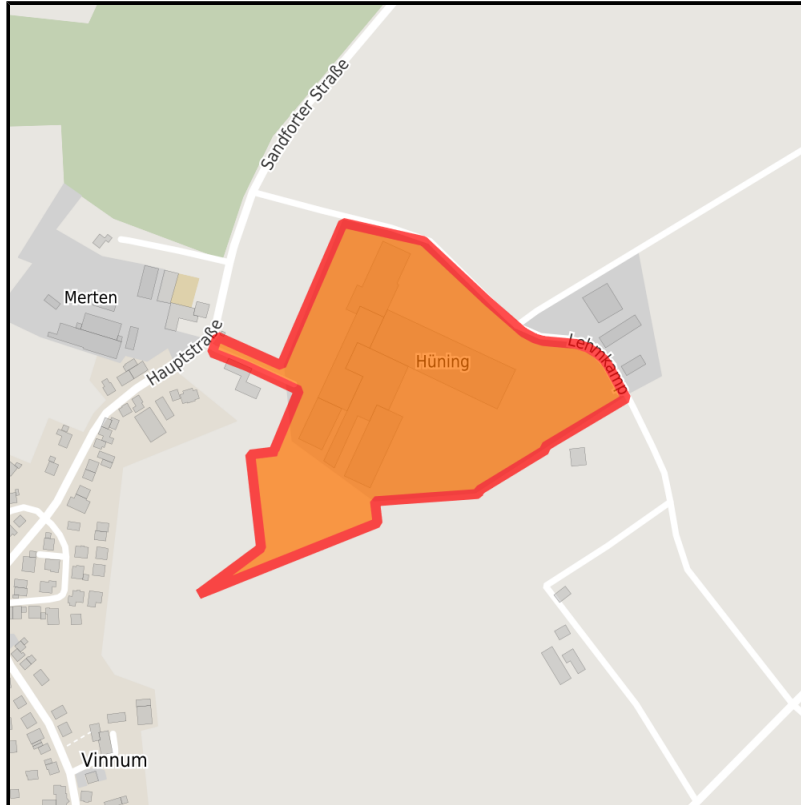

Ehemaliges Ziegelwerk Vinnum

Ort: Olfen

www.germansite.de

Regional overview

Municipal overview

Detail view

Parcel

Area size	90,000 m ²
Availability	Available area within short term (< 2 years)
Divisible	No
24h operation	No

Details on commercial zone

Industrial tax multiplier	410.00 %
Area type	GE

Links

<https://muensterland.blis-online.eu>

EXPOSÉ

Ehemaliges Ziegelwerk Vinum

Ort: Olfen

Transport infrastructure

Freeway	A2	15 km
Freeway	A1	20 km
Airport	Dortmund	32 km

Contact person

Christopher Schmalenbeck

Stadt Olfen

Bauen, Planen, Umwelt

Kirchstraße 5

59399 Olfen

Germany