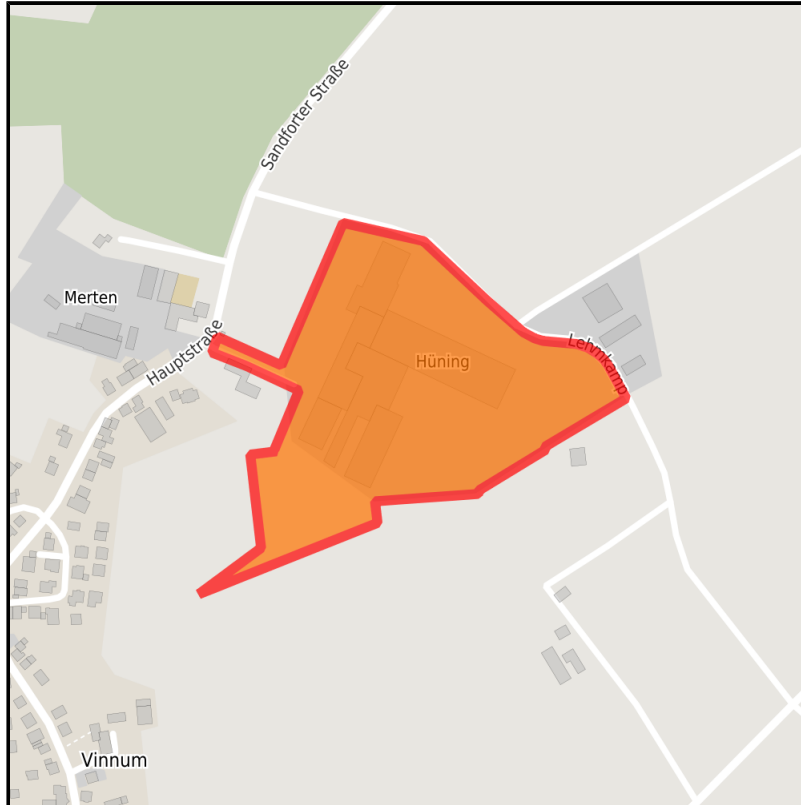

EXPOSÉ

Ehemaliges Ziegelwerk Vinnum

Ort: Olfen

Regional overview

Municipal overview

Detail view

Parcel

Area size	90,000 m ²
Availability	Available area within short term (< 2 years)
Divisible	No
24h operation	No

Details on commercial zone

Industrial tax multiplier	410.00 %
Area type	GE

Links

<https://muensterland.blis-online.eu>

EXPOSÉ

Ehemaliges Ziegelwerk Vinnum

Ort: Olfen

Transport infrastructure

Freeway	A2	15 km
Freeway	A1	20 km
Airport	Dortmund	32 km

Contact person

Christopher Schmalenbeck

Stadt Olfen

Bauen, Planen, Umwelt

Kirchstraße 5

59399 Olfen

Germany