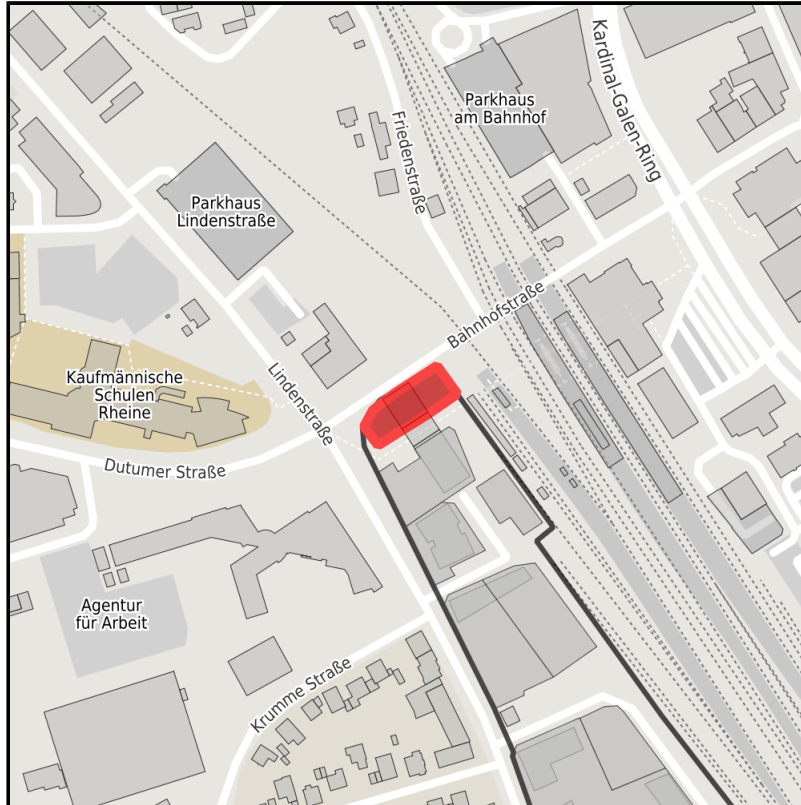

EXPOSÉ

Innovationsquartier Bahnhof Rheine

Ort: Rheine

www.germansite.de

Regional overview

Municipal overview

Detail view

Parcel

Area size	1,070 m ²
Availability	Immediately available area
Area designation	Commercial zone
Divisible	No
24h operation	No

EXPOSÉ

Innovationsquartier Bahnhof Rheine

Ort: Rheine

Details on commercial zone

Innovation quarter Rheine railway station