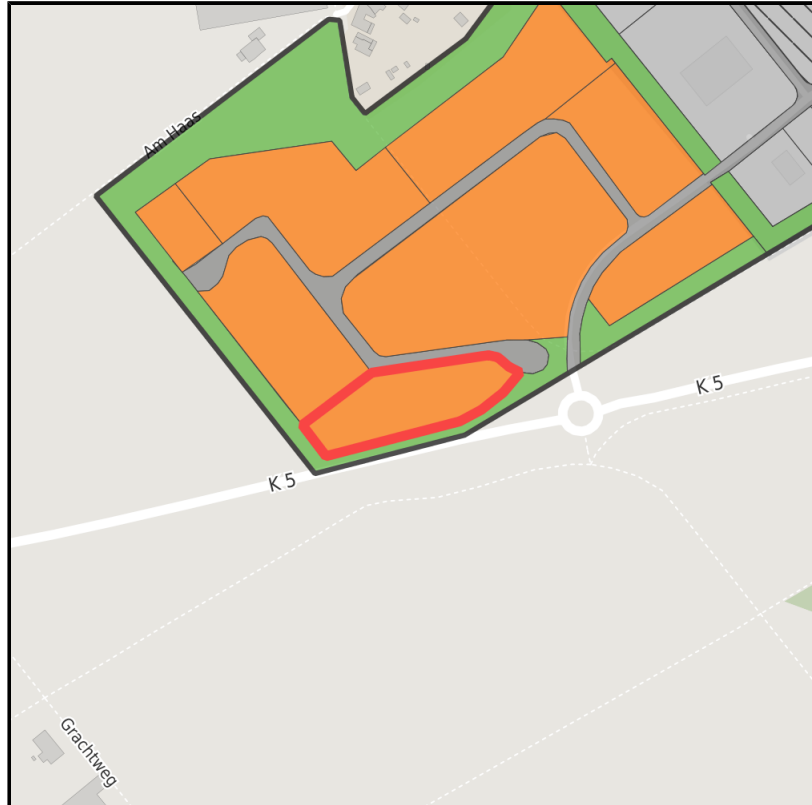

EXPOSÉ

Gewerbegebiet Haaren

Ort: Waldfeucht

Regional overview

Municipal overview

Detail view

Parcel

Area size	6,000 m ²
Availability	Available area within short term (< 2 years)
Divisible	No
24h operation	No

EXPOSÉ

Gewerbegebiet Haaren

Ort: Waldfeucht

Details on commercial zone

The mix makes the differenceIndustries in the Haaren industrial estate

Numerous companies are located in the approx. 146,000 m² Waldfeucht-Haaren industrial and commercial area, including a gas station, a construction company, an ice production company, a container service, a painting and decorating company, a bus company, a heating and plumbing company and a company for the production of windows, doors and conservatories.