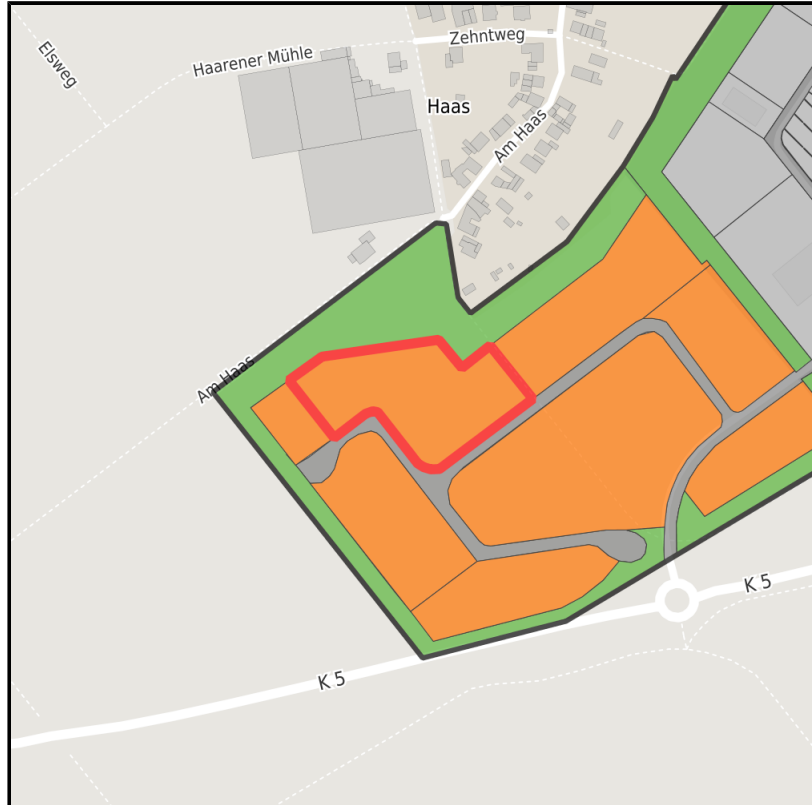

EXPOSÉ

Gewerbegebiet Haaren

Ort: Waldfeucht

Regional overview

Municipal overview

Detail view

Parcel

Area size	10,175 m ²
Availability	Available area within short term (< 2 years)
Divisible	No
24h operation	No

Gewerbegebiet Haaren**Ort: Waldfeucht**www.germansite.de**Details on commercial zone**

The mix makes the differenceIndustries in the Haaren industrial estate

Numerous companies are located in the approx. 146,000 m² Waldfeucht-Haaren industrial and commercial area, including a gas station, a construction company, an ice production company, a container service, a painting and decorating company, a bus company, a heating and plumbing company and a company for the production of windows, doors and conservatories.

Main industry sector	ice cream factory
Main companies	Rosen Eiskrem GmbH
Industrial tax multiplier	411.00 %
Area type	GE

Transport infrastructure

Freeway	A46	10 km
Airport	Maastricht-Aachen	25 km
Port	Born (NL)	12 km
Rail freight	Geilenkirchen	17 km