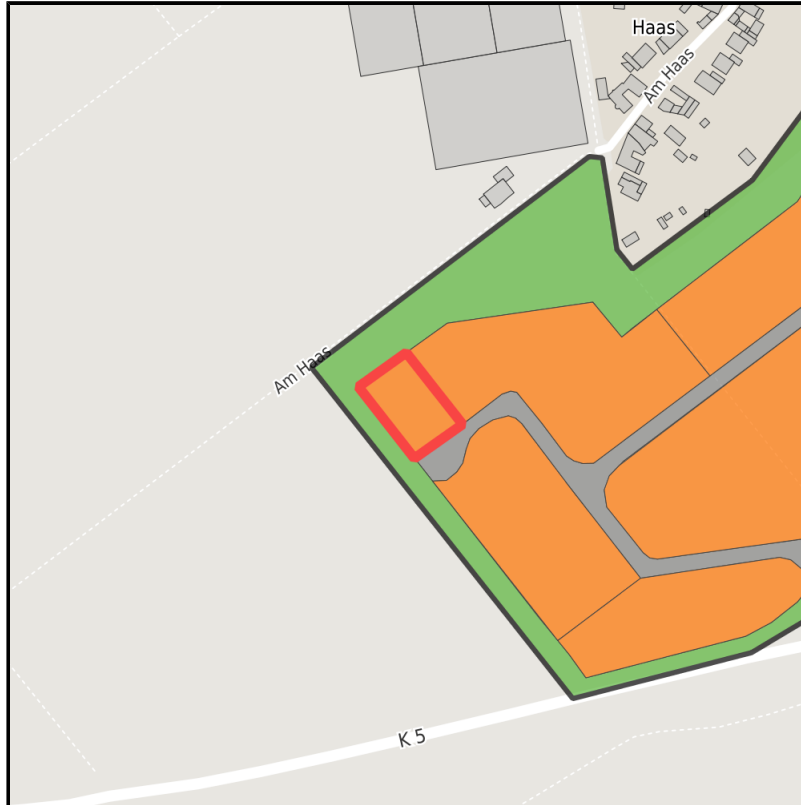

EXPOSÉ

Gewerbegebiet Haaren

Ort: Waldfeucht

Regional overview

Municipal overview

Detail view

Parcel

Area size	1,940 m ²
Availability	Available area within short term (< 2 years)
Divisible	No
24h operation	No

Gewerbegebiet Haaren**Ort: Waldfeucht**

www.germansite.de

Details on commercial zone

The mix makes the differenceIndustries in the Haaren industrial estate

Numerous companies are located in the approx. 146,000 m² Waldfeucht-Haaren industrial and commercial area, including a gas station, a construction company, an ice production company, a container service, a painting and decorating company, a bus company, a heating and plumbing company and a company for the production of windows, doors and conservatories.

Freeway	A2 (NL)	10 km
Airport	Düsseldorf	25 km
Port	Born (NL)	12 km
Rail freight	Geilenkirchen	17 km

Information about Waldfeucht

The Waldfeucht-Bocket commercial zone covers 145,000 m² and is home to many companies, including retail firms, a specialist model-making store, a construction and wrought ironwork business, a manufacturing company for PVC windows, doors, and roller blinds, a joinery, a roofing business, a construction company, a taxi dispatch center, a car dealership, a saddlery, a plastering and stucco business, an airbrush firm, and a distribution company for construction steel and building components. Recent additions were a beverage & drug store, a civil engineering company, and a waste disposal business.