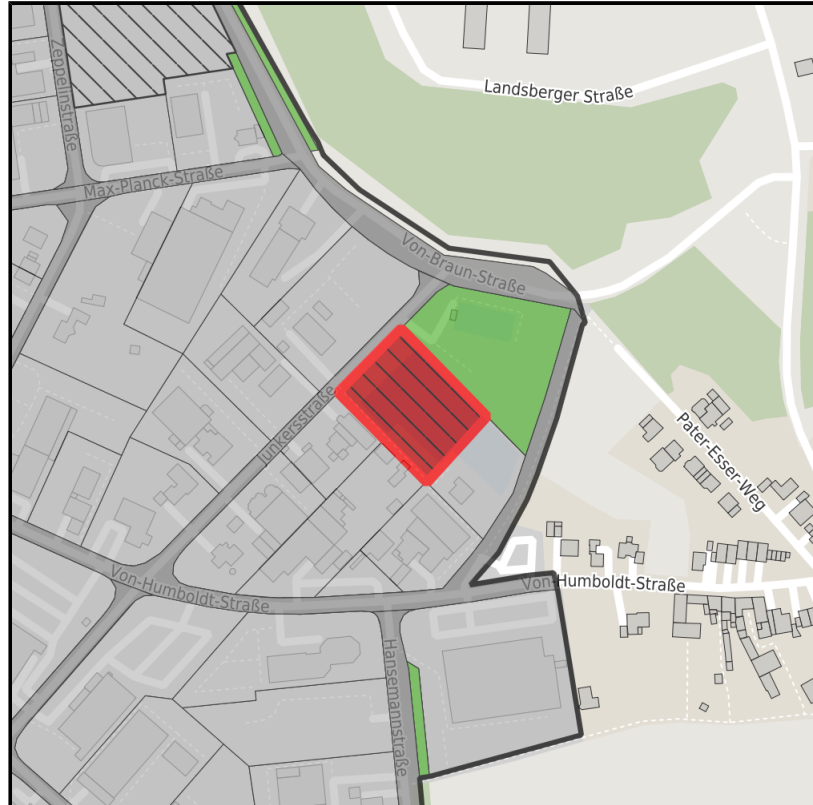

EXPOSÉ

Gewerbegebiet Niederheid

Ort: Geilenkirchen

Regional overview

Municipal overview

Detail view

Parcel

Area size	4,725 m ²
Availability	Immediately available area
Divisible	No
24h operation	No

EXPOSÉ

Gewerbegebiet Niederheid

Ort: Geilenkirchen

Details on commercial zone

Location Niederheid - manifold and uncomplicated

The Niederheid commercial zone is situated directly on the B 221, 2.5 km north-west of the town center. With a generous planning designation as a commercial and industrial business it offers location possibilities for almost any sector. Automotive suppliers and car dealers are to be found here alongside construction and structural conversion companies. Yet Niederheid is also a location for the metal and plastic-processing industries, as well as metal and sanitary wholesalers. At this fully developed business location there are still some spaces available from both private and public vendors.

With the lovely valley of the river "Wurm", various sport and leisure facilities and a lot of club activities, the city of Geilenkirchen represents the ideal living area for families.

EXPOSÉ

Gewerbegebiet Niederheid