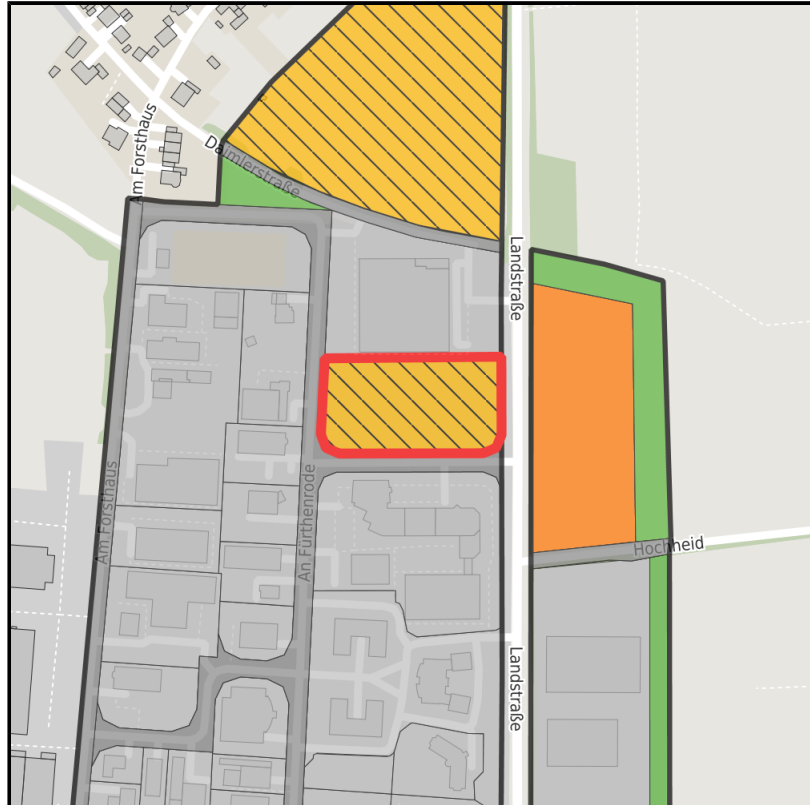

EXPOSÉ

Gewerbegebiet Fürthenrode

Ort: Geilenkirchen

Regional overview

Municipal overview

Detail view

Parcel

| | |
|---------------|---|
| Area size | 7,750 m ² |
| Availability | Available area within medium term (2-5 years) |
| Divisible | No |
| 24h operation | No |

EXPOSÉ

Gewerbegebiet Fürthenrode

Ort: Geilenkirchen

Details on commercial zone

Fürthenrode commercial zone

The Fürthenrode commercial zone located 2.5 km to the north-east of the town center is fully developed. A few remaining spaces are still available. The commercial zone has a broad sector mix. The following sectors are to be found here: building installation, catering equipment, business concerns, software development and car dealership. The Fürthenrode commercial is the location of the Euro-Service-Center (ESC) for start-ups in Geilenkirchen which houses numerous innovative companies.