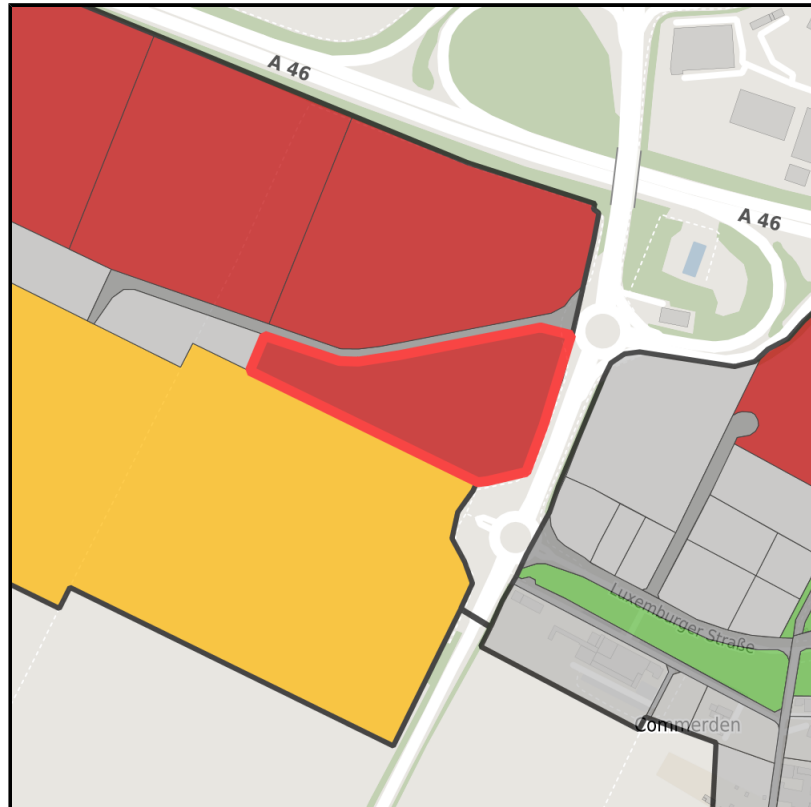

EXPOSÉ

Gewerbe- und Industriepark Commerden (GIPCO)

Ort: Erkelenz

www.germansite.de

Regional overview

Municipal overview

Detail view

Parcel

Area size	21,000 m ²
Availability	Immediately available area
Divisible	No
24h operation	Yes

EXPOSÉ

Gewerbe- und Industriepark Commerden (GIPCO)

Ort: Erkelenz

Details on commercial zone

GIPCO - Your location for Erkelenz & Europe!

The European single market has made the town of Erkelenz a central location within the European economic community due to its proximity to the borders with Belgium and the Netherlands. As is already evident on the outside, GIPCO takes European interaction into account. There are streets here with names such as Brüsseler Allee and Straßburger Allee, as well as Luxemburger Straße, Maastrichter Straße, and Sittarder Straße. The last also refers to the partnership, established several years ago, between the towns of Sittard and Erkelenz.