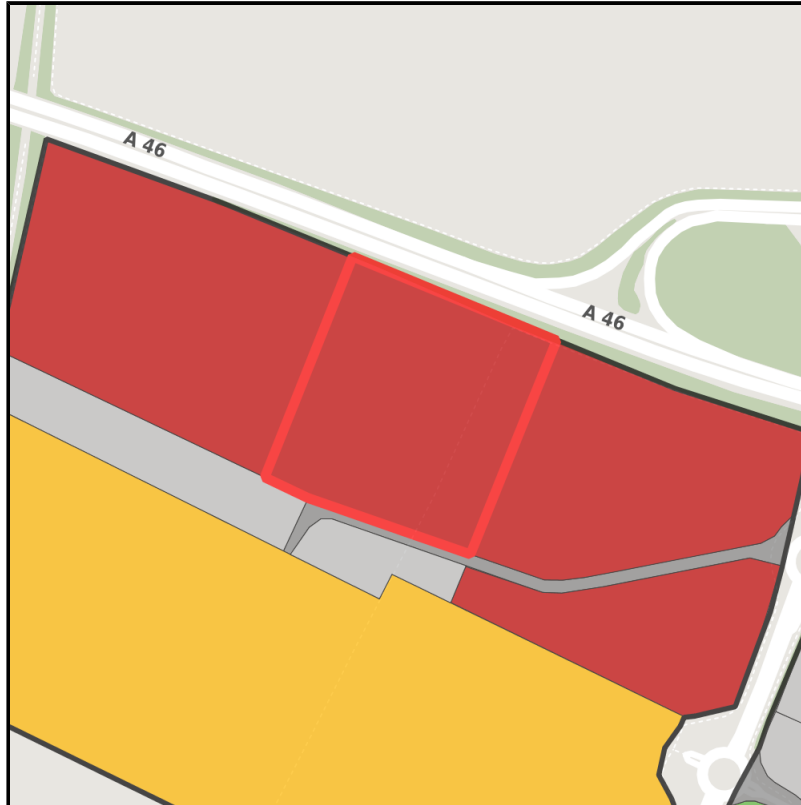

EXPOSÉ

Gewerbe- und Industriepark Commerden (GIPCO)

Ort: Erkelenz

www.germansite.de

Regional overview

Municipal overview

Detail view

Parcel

| | |
|------------------|----------------------------|
| Area size | 37,500 m ² |
| Availability | Immediately available area |
| Area designation | Commercial zone |
| Divisible | No |
| 24h operation | Yes |