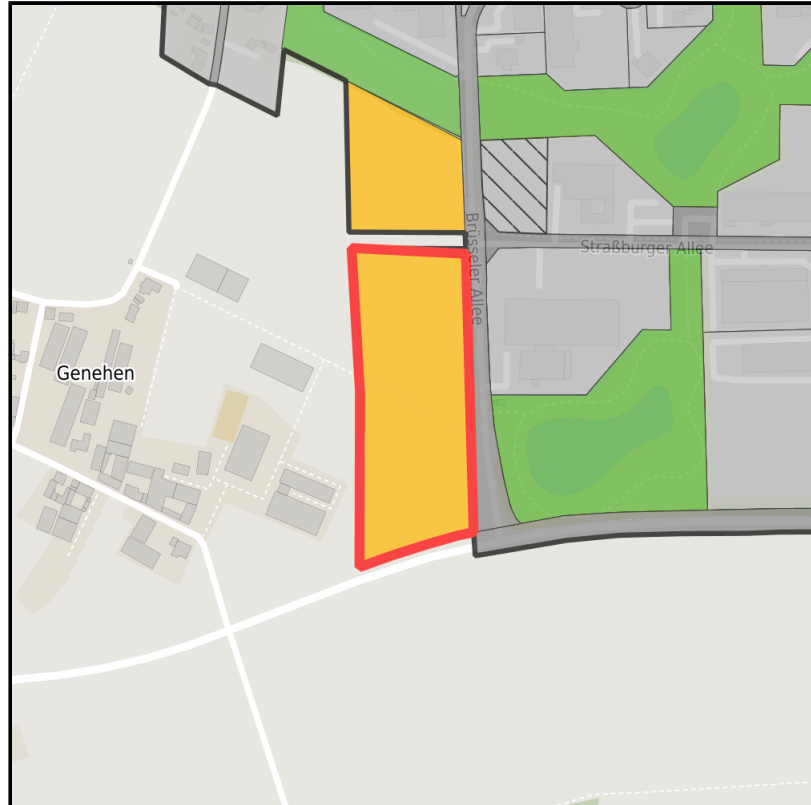

### Gewerbe- und Industriepark Commerden (GIPCO)

Ort: Erkelenz

[www.germansite.de](http://www.germansite.de)

Regional overview

Municipal overview

Detail view

## Parcel

Area size	25,130 m <sup>2</sup>
Availability	Available area within medium term (2-5 years)
Divisible	No
24h operation	No