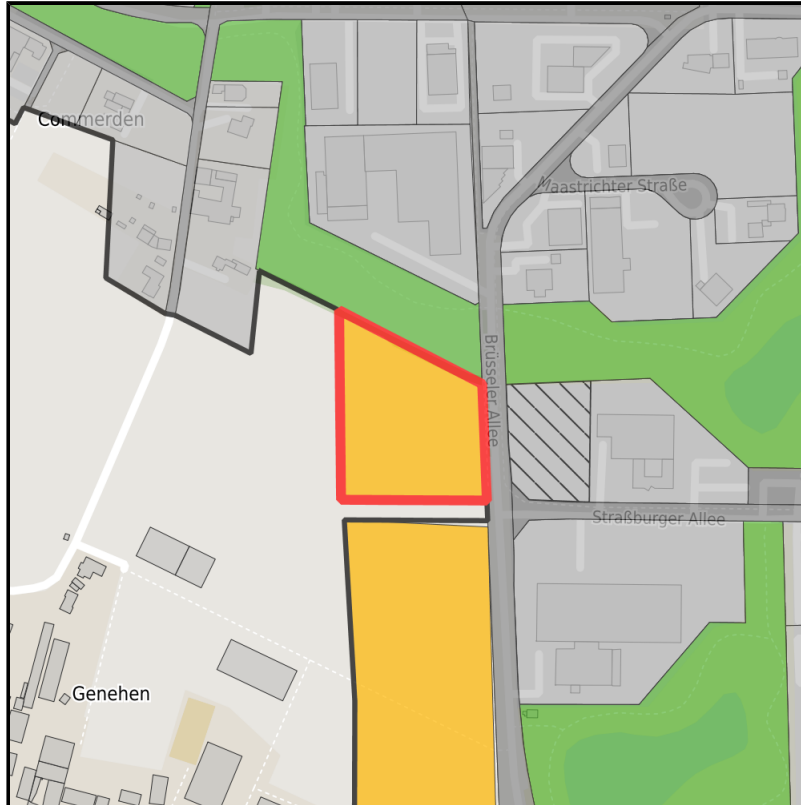

EXPOSÉ

Gewerbe- und Industriepark Commerden (GIPCO)

Ort: Erkelenz

www.germansite.de

Regional overview

Municipal overview

Detail view

Parcel

Area size	10,500 m ²
Availability	Available area within medium term (2-5 years)
Divisible	No
24h operation	No

Gewerbe- und Industriepark Commerden (GIPCO)**Ort: Erkelenz**www.germansite.de**Details on commercial zone**

GIPCO - Your location for Erkelenz & Europe!

The European single market has made the town of Erkelenz a central location within the European economic community due to its proximity to the borders with Belgium and the Netherlands. As is already evident on the outside, GIPCO takes European interaction into account. There are streets here with names such as Brüsseler Allee and Straßburger Allee, as well as Luxemburger Straße, Maastrichter Straße, and Sittarder Straße. The last also refers to the partnership, established several years ago, between the towns of Sittard and Erkelenz.