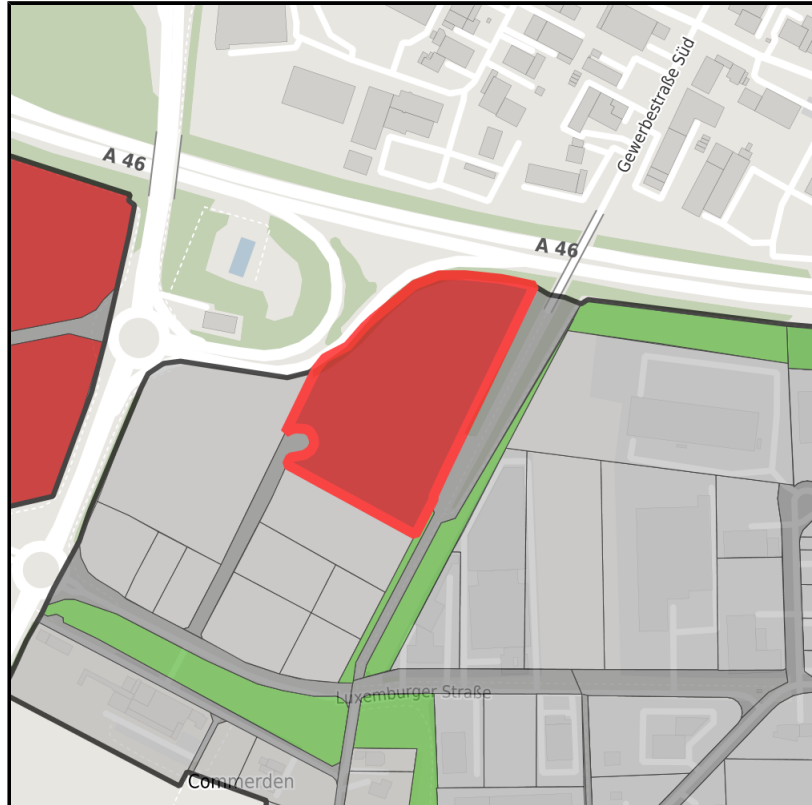

EXPOSÉ

Gewerbe- und Industriepark Commerden (GIPCO)

Ort: Erkelenz

www.germansite.de

Regional overview

Municipal overview

Detail view

Parcel

Area size	20,531 m ²
Availability	Immediately available area
Divisible	No
24h operation	No

EXPOSÉ

Gewerbe- und Industriepark Commerden (GIPCO)

Ort: Erkelenz

Details on commercial zone

GIPCO - Your location for Erkelenz & Europe!

The European single market has made the town of Erkelenz a central location within the European economic community due to its proximity to the borders with Belgium and the Netherlands. As is already evident on the outside, GIPCO takes European interaction into account. There are streets here with names such as Brüsseler Allee and Straßburger Allee, as well as Luxemburger Straße, Maastrichter Straße, and Sittarder Straße. The last also refers to the partnership, established several years ago, between the towns of Sittard and Erkelenz.