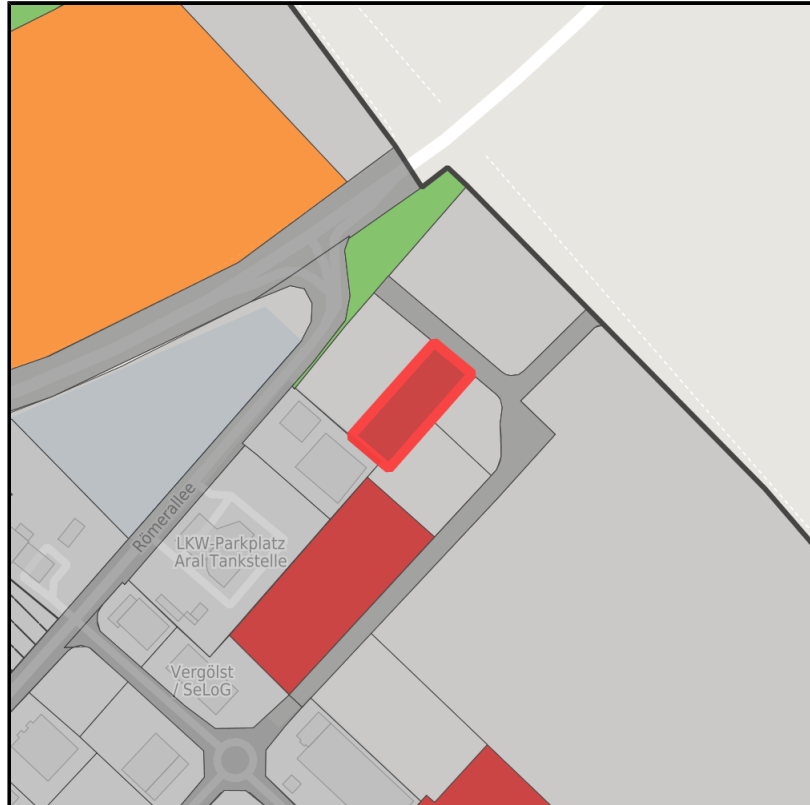

EXPOSÉ

Gewerbe- und Industriegebiet "An der Römerallee"

Ort: Zülpich

www.germansite.de

Regional overview

Municipal overview

Detail view

Parcel

Area size	2,330 m ²
Availability	Immediately available area
Divisible	No
24h operation	No

EXPOSÉ

Gewerbe- und Industriegebiet "An der Römerallee"

Ort: Zülpich

www.germansite.de

Details on commercial zone

The Roman Town Zülpich ... Your key to success!

The commercial zone "An der Römerallee" has already profited from its optimum location for several years. Situated centrally between the three cities of Cologne, Bonn, and Aachen it has excellent transport connections. However, the existing infrastructure at the location, particularly in terms of education, culture and leisure, have been decisive in attracting more than 80 enterprises, some of them well-known. The spaces still available are offered by the town of Zülpich at fair market terms and can be tailored to the company's needs.