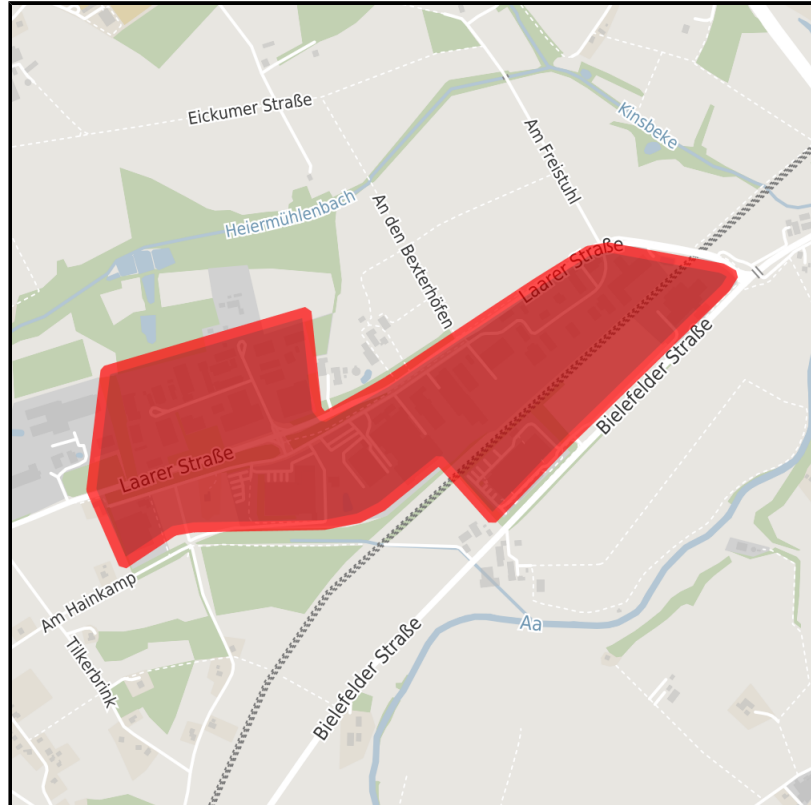

EXPOSÉ

Diebrock

Ort: Herford

Regional overview

Municipal overview

Detail view

Details on commercial zone

Total available area	2,800 m ² (0.7 acres)
Minimum available area	Freely divisible
Price	50.00 € / m ²
Area type	GE

Transport infrastructure

Freeway	A2	5 km
Airport	Paderborn	65 km
Airport	Münster	90 km
Port	Minden	40 km
Rail freight	Bielefeld	9 km

EXPOSÉ

Diebrock

Ort: Herford

Information about Herford

<http://www.herford.de>