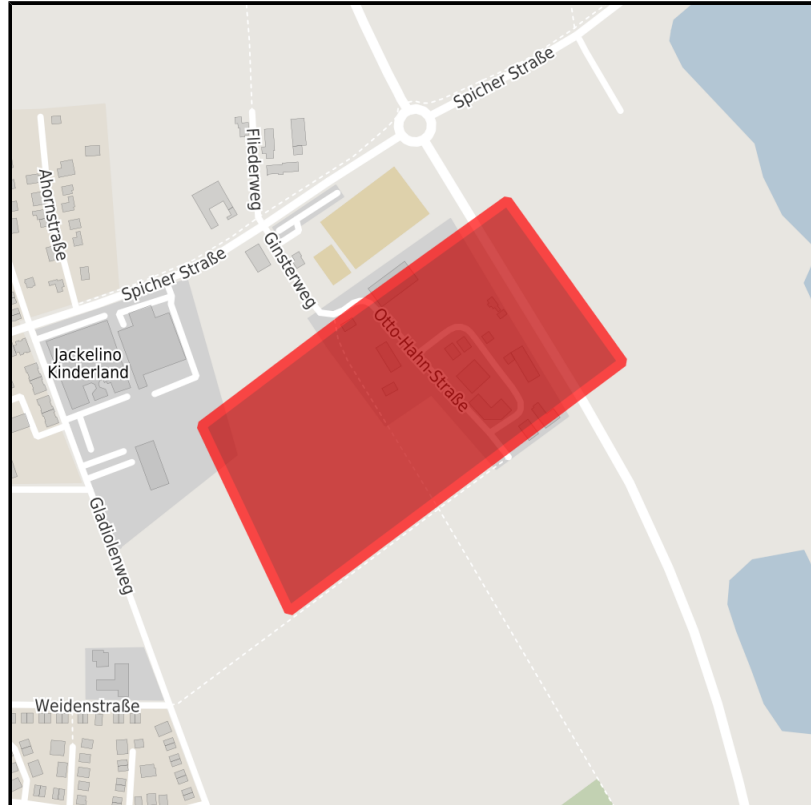

EXPOSÉ

Gewerbegebiet Niederkassel-Ost

Ort: Niederkassel

www.germansite.de

Regional overview

Municipal overview

Detail view

Details on commercial zone

Type of building use: Commercial area (GE)

Total available area

8,700 m² (2.1 acres)

Minimum available area

1,500 m² (0.4 acres)

Price

92.00 € / m²

Information on purchase price

fully developed

Availability

immediately

Area type

GE

EXPOSÉ

Gewerbegebiet Niederkassel-Ost

Ort: Niederkassel